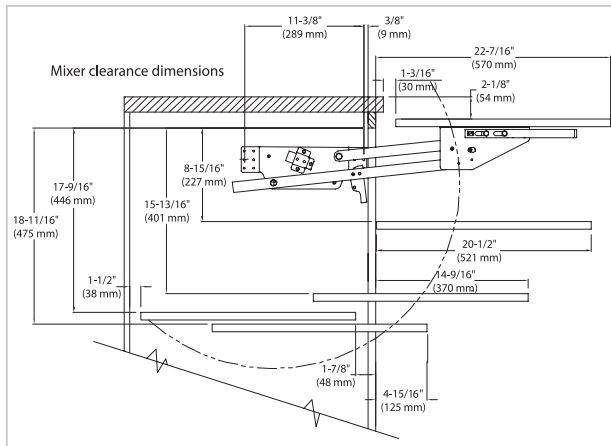

Heavy Duty Mixer Lifts

- Designed for full height face frame base cabinets
- Mounts to cabinet side
- Adjustable spring tension
- Built-in shock dampeners
- Holds appliances up to 60 lbs.
- Shelf included
- TSCA Title VI compliant

Heavy Duty Mixer Lift Kit w/ Soft-Close - Works with Country, Luxor, Concord, Classic

PRODUCT	DESCRIPTION	DIMS	MCO	CAB	FINISH
ML-MPHDSCCR-18	Mixer Lift Kit	See Illustration	15" (381 mm)	B18-FH	Silver/ Maple