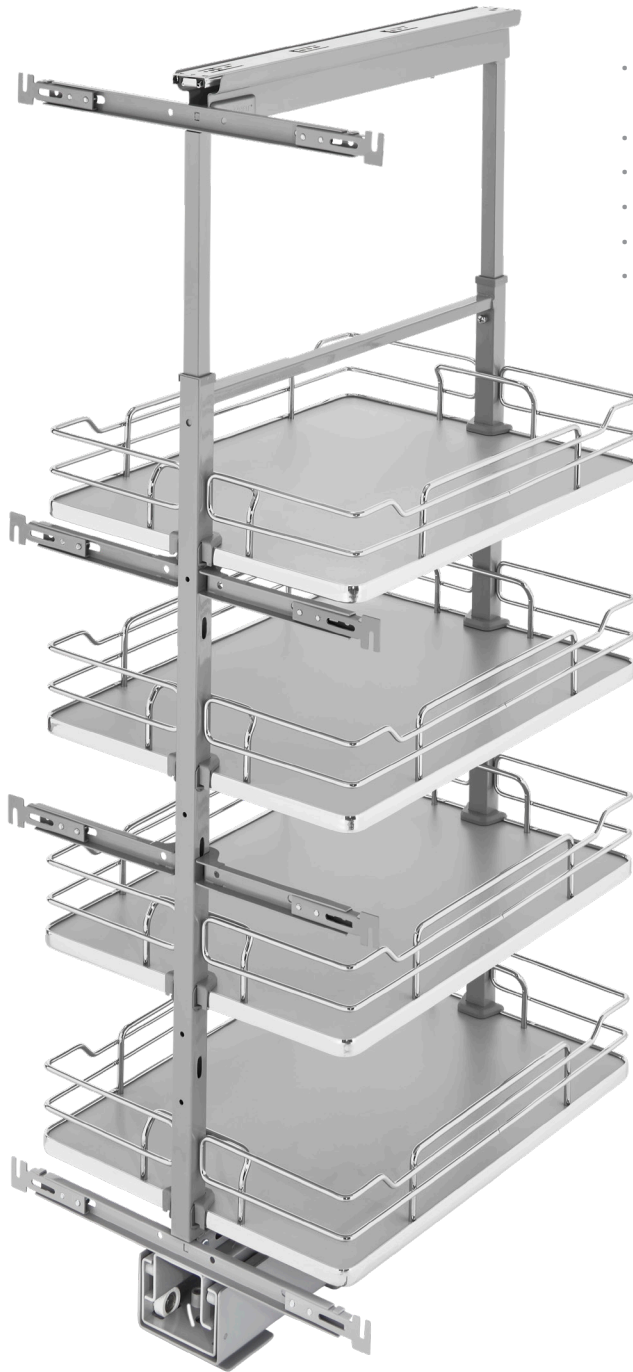

Solid Bottom Pantry Pullout

- Available in (2) widths for full access 24" deep cabinetry
- Gray solid bottom shelves
- Full-extension slides with soft-close, 250 lb. rated
- Micro-adjustment door mounting brackets
- Kit packaged with frame, baskets and hardware
- TSCA Title VI compliant

Solid Bottom Pantry Pullout w/ Soft-Close — (4) Shelves/ (2) Door Mount Brackets - Works with Classic

PRODUCT	DESCRIPTION	DIMS	MCO	CAB
5343-13-GR	Pantry Pullout	13-1/4" (337 mm) W x 21-11/16" (550 mm) D x 43-13/32" – 50-3/4" (1102 mm - 1289 mm) H	13-1/2" (343 mm)	UC15
5343-16-GR	Pantry Pullout	16-1/4" (413 mm) W x 21-11/16" (550 mm) D x 43-13/32" – 50-3/4" (1102 mm - 1289 mm) H	16-1/2" (419 mm)	UC18