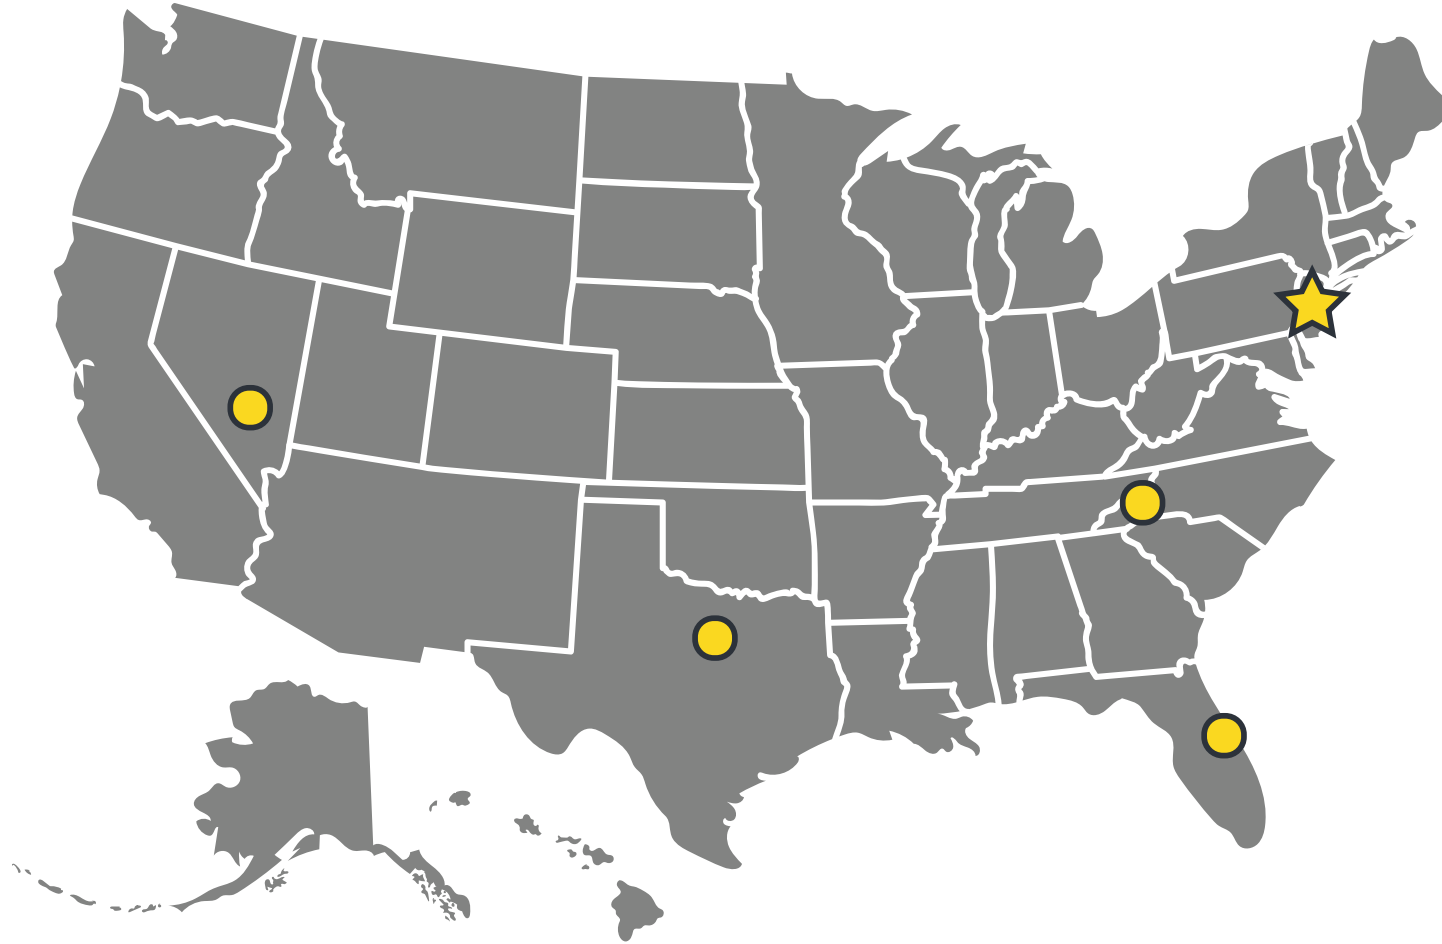

America's Best Value in Cabinetry®

Headquarters

101 Kentile Road
South Plainfield, NJ 07080

Mid-Atlantic

2004 Nazareth Church Rd
Spartanburg, SC 29301

South East

4501 Homerun Blvd. Suite 300
Davenport, FL 33837

South West

2300 East Bardin Rd
Arlington, TX 76018

West Coast

3475 North Las Vegas Blvd
Las Vegas, NV 89115