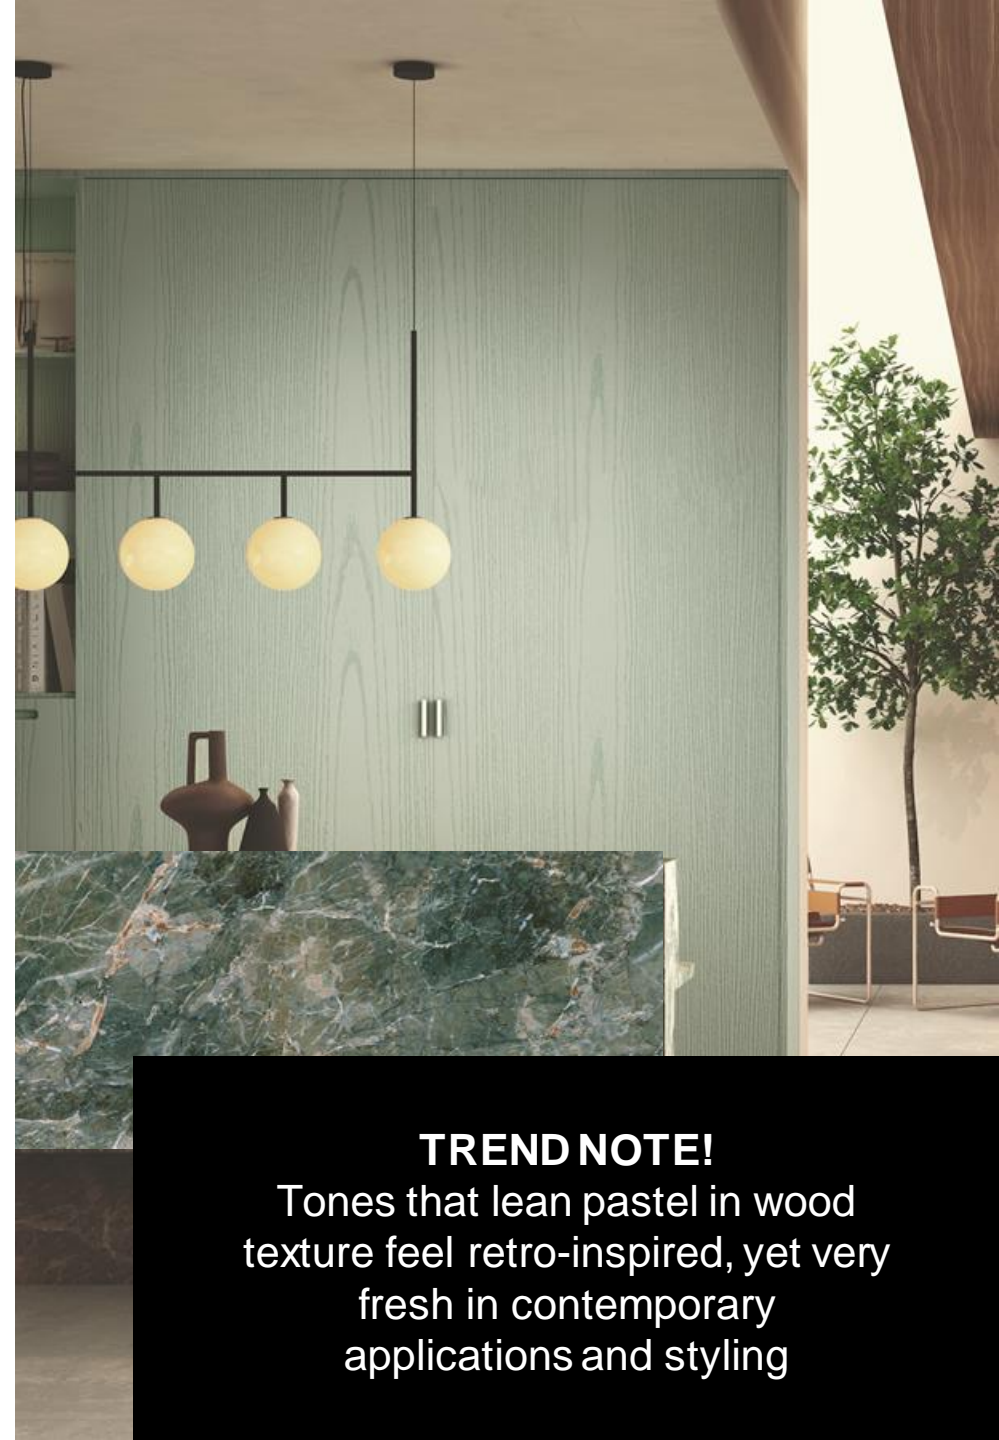

2024 Additions - Synchron

REEDED
AGAVE

REEDED
PETAL

REEDED SKY

TREND NOTE!

Reeded panels & looks are trending!
Push these with manufacturing
transparency: vertical dimension limits,
no grain matching

Reeded panels are set **horizontal grain**. **Vertical grain** is possible with panel width limitations.

2024 Additions -Synchron

SKY NW

PETAL NW

AGAVE NW

TREND NOTE!

Tones that lean pastel in wood texture feel retro-inspired, yet very fresh in contemporary applications and styling

SIENA

VERDE
NOSTA