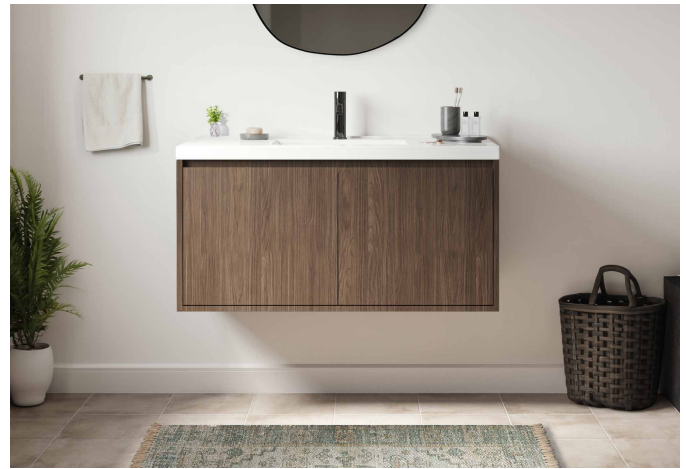

### Milano

**Polar White**

SL400

Gloss

**Sand**

SL402

Matte

Modern and sophisticated is the perfect way to describe the all-new Surelle vanity collection by CNC Cabinetry®. This beautiful, wall-hung vanity is available in eight trendy finishes to fit any bathroom decor, that will enhance the bathroom of your dreams.