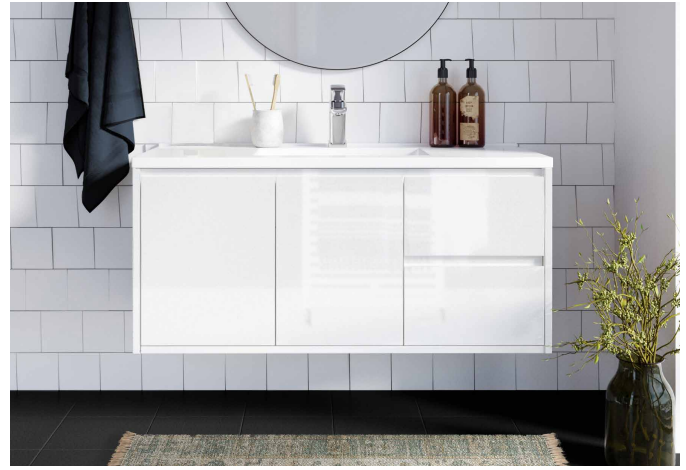

### Milano

**Polar White**

SL400

Gloss

**Sand**

SL402

Matte

Modern and sophisticated is the perfect way to describe the all-new Surelle vanity collection by CNC Cabinetry®. This beautiful, wall-hung vanity is available in eight trendy finishes to fit any bathroom decor, that will enhance the bathroom of your dreams.