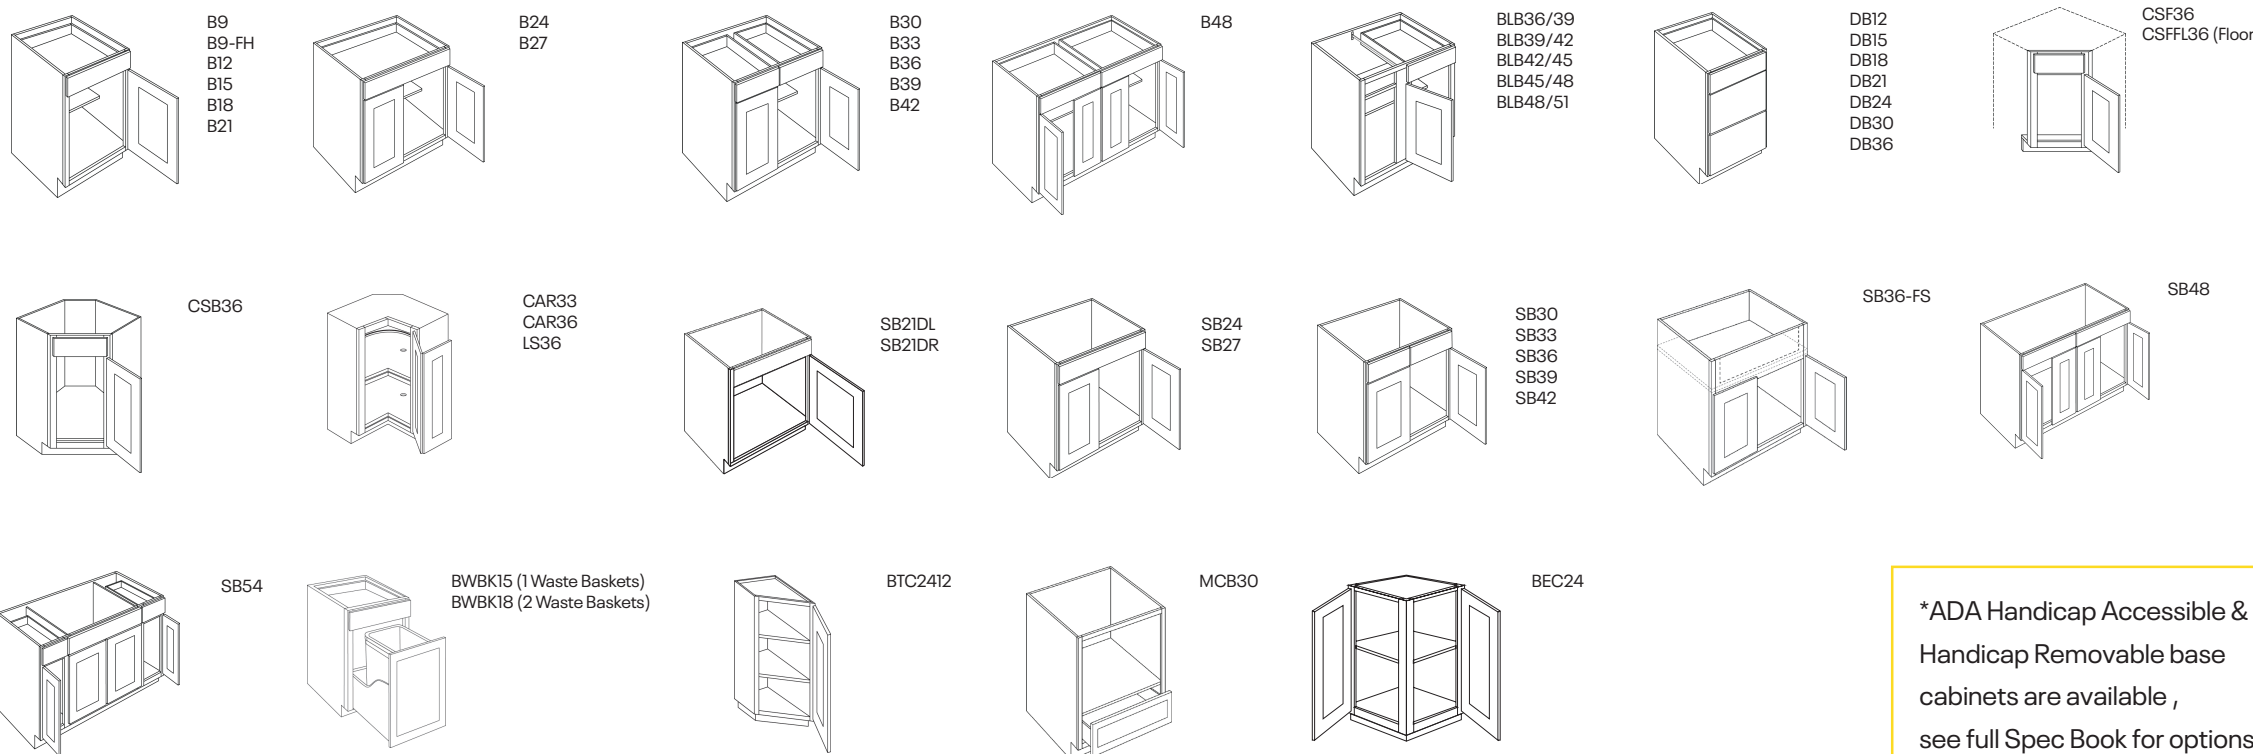

*Please note, cabinet door and box dimensions may vary by 1/8"

Scan here to learn more about our Luxor Collection!

Wall Cabinets

Base Cabinets

*ADA Handicap Accessible & Handicap Removable base cabinets are available, see full Spec Book for options