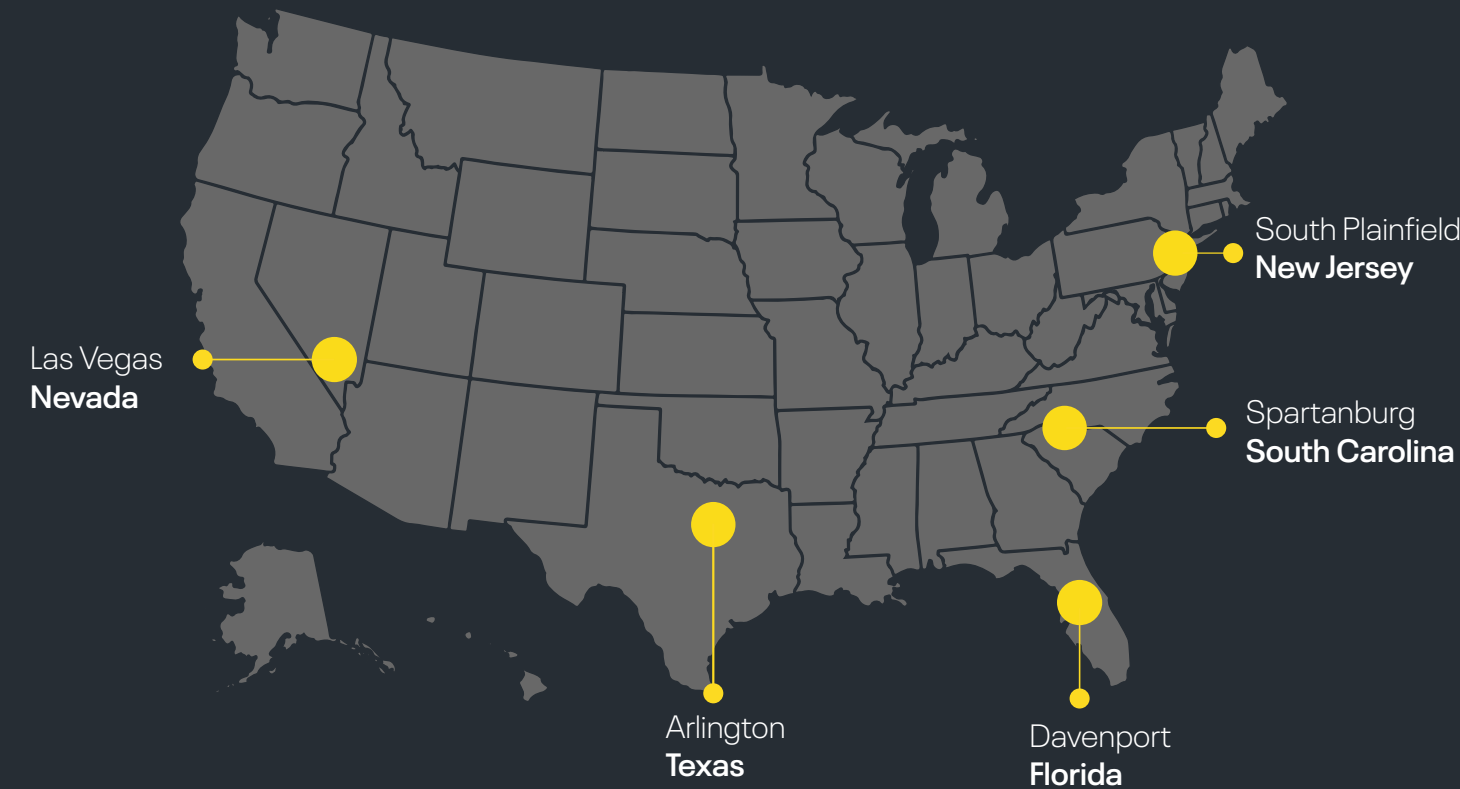

Luxor Collection

Stocked nationwide in all of our locations

2024

All plywood cabinet box construction

Dovetail drawers

Soft close doors and drawers

Luxor Product Guide

America's Best Value In Cabinetry®