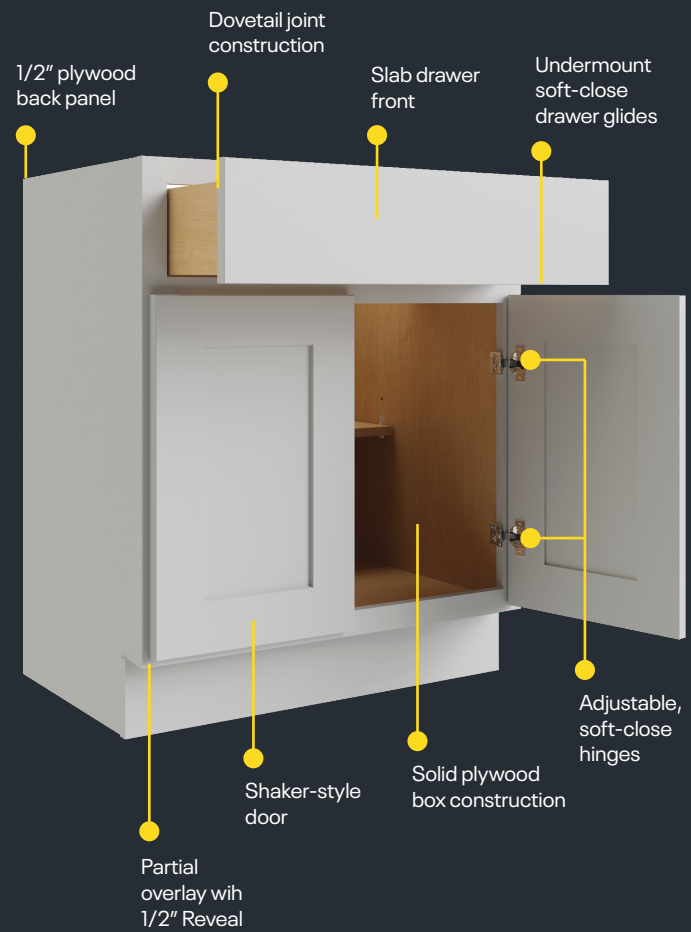

Headquarters

101 Kentile Road
South Plainfield, NJ 07080

T. 718-416-3853

www.cnccabinetry.com

Cabinet Specifications

The Luxor Collection is a beautiful and durable shaker-style cabinet made entirely from plywood. The drawer boxes are crafted with dovetail construction and come with a sleek slab front. All door and drawer fronts come equipped with a soft-close mechanism, ensuring smooth and silent operation. You can choose from five colors, all at the same price level.

*Please note, cabinet door and box dimensions may vary by 1/8"

Scan here to learn more about our Luxor Collection!

Wall Cabinets

Base Cabinets

*ADA Handicap Accessible & Handicap Removable base cabinets are available, see full Spec Book for options