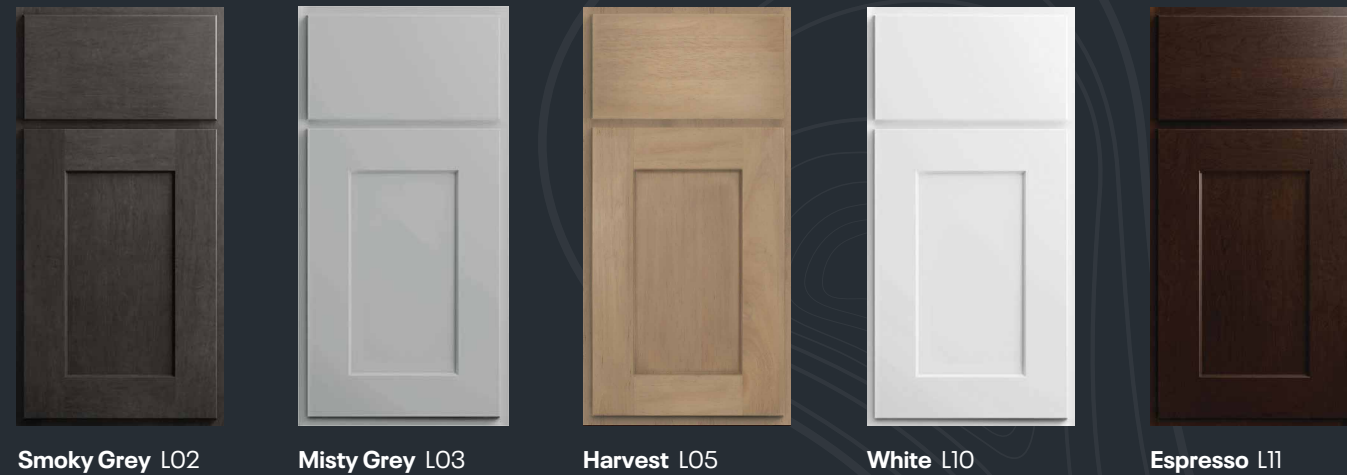

Luxor Collection

Stocked nationwide in all of our locations

2024

All plywood cabinet box construction

Dovetail drawers

Soft close doors and drawers

Luxor Product Guide

America's Best Value In Cabinetry®

Smoky Grey L02

Misty Grey L03

Harvest L05

White L10

Espresso L11

5 Piece drawer front available

2-3 Day Lead Time

Beautiful, quality cabinetry delivered on time.

Headquarters

101 Kentile Road
South Plainfield, NJ 07080

T. 718-416-3853

www.cnccabinetry.com

Cabinet Specifications

The Luxor Collection is a beautiful and durable shaker-style cabinet made entirely from plywood. The drawer boxes are crafted with dovetail construction and come with a sleek slab front. All door and drawer fronts come equipped with a soft-close mechanism, ensuring smooth and silent operation. You can choose from five colors, all at the same price level.