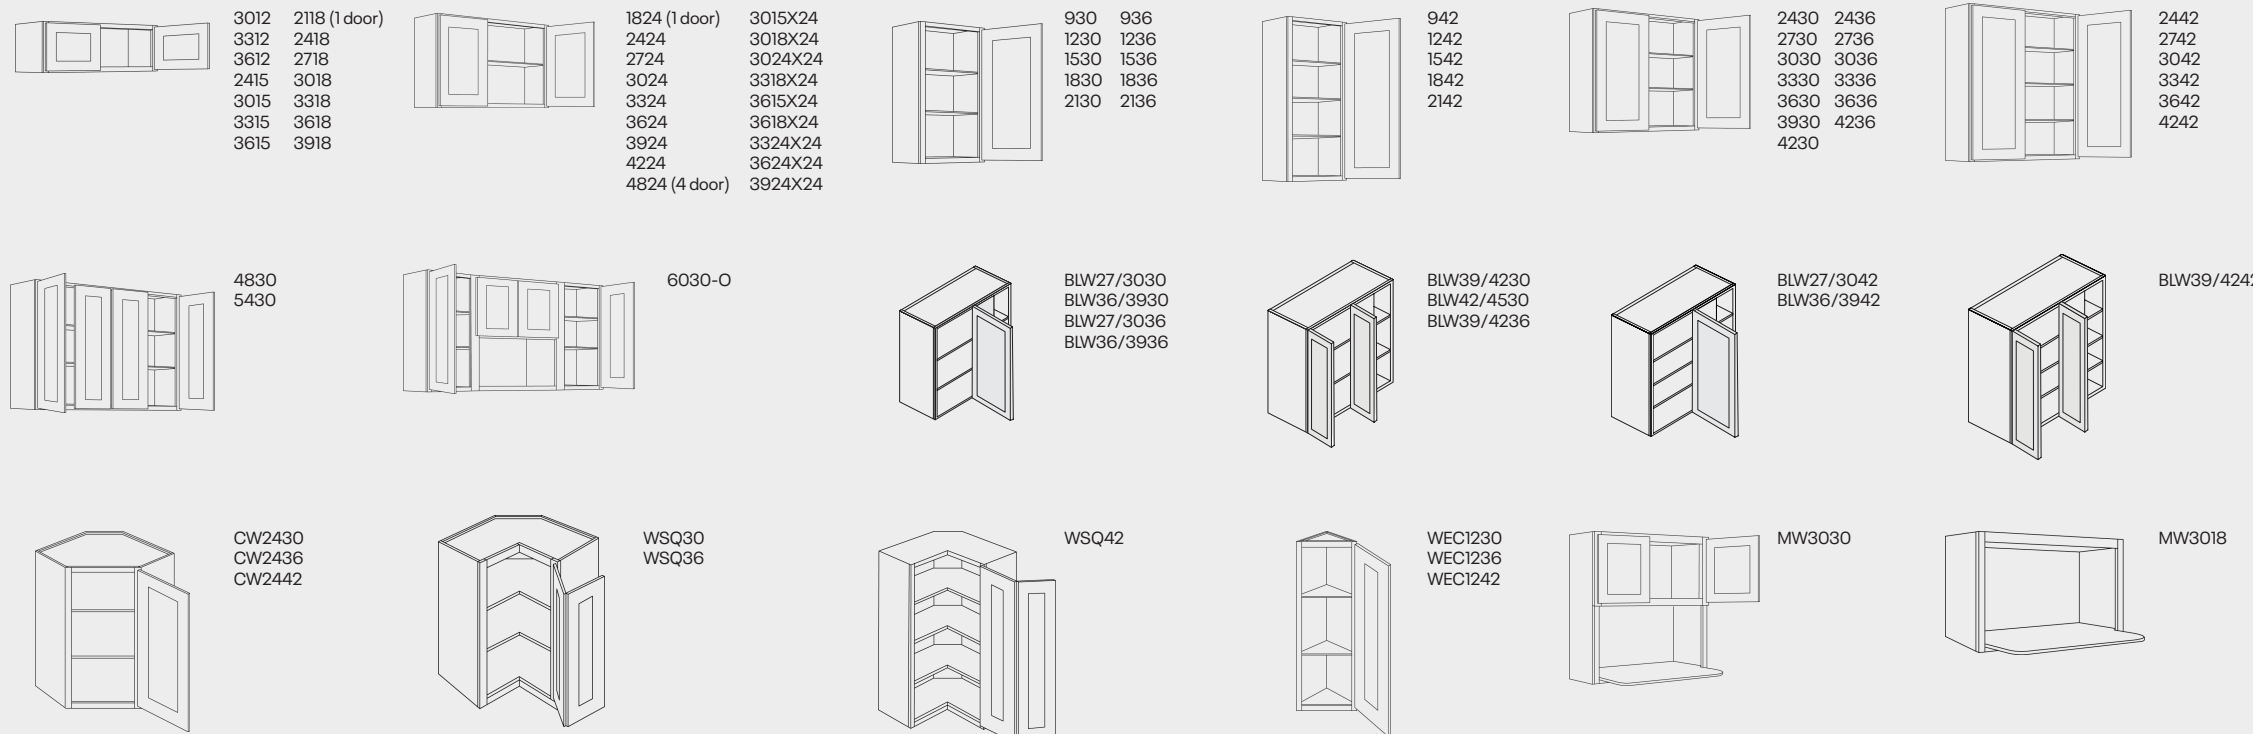

Headquarters

101 Kentile Road
South Plainfield, NJ 07080

T. 718-416-3853

www.cnccabinetry.com

Cabinet Specifications

The Luxor Collection is a beautiful and durable shaker-style cabinet made entirely from plywood. The drawer boxes are crafted with dovetail construction and come with a sleek slab front. All door and drawer fronts come equipped with a soft-close mechanism, ensuring smooth and silent operation. You can choose from five colors, all at the same price level.

*Please note, cabinet door and box dimensions may vary by 1/8"

Scan here to learn more about our Luxor Collection!

Wall Cabinets

Base Cabinets

*ADA Handicap Accessible & Handicap Removable base cabinets are available, see full Spec Book for options