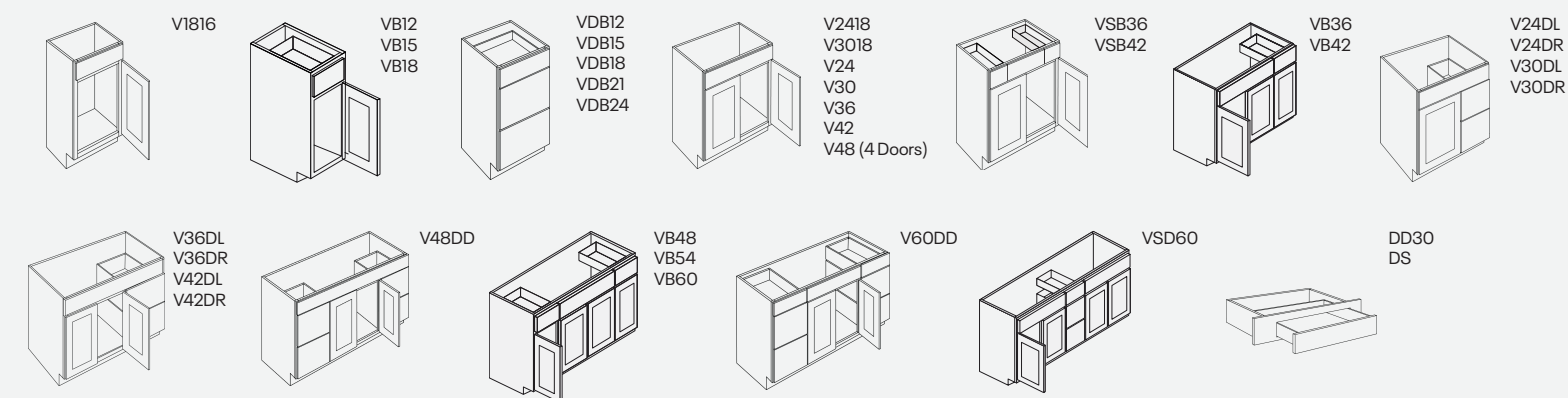

Accessories

Vanities