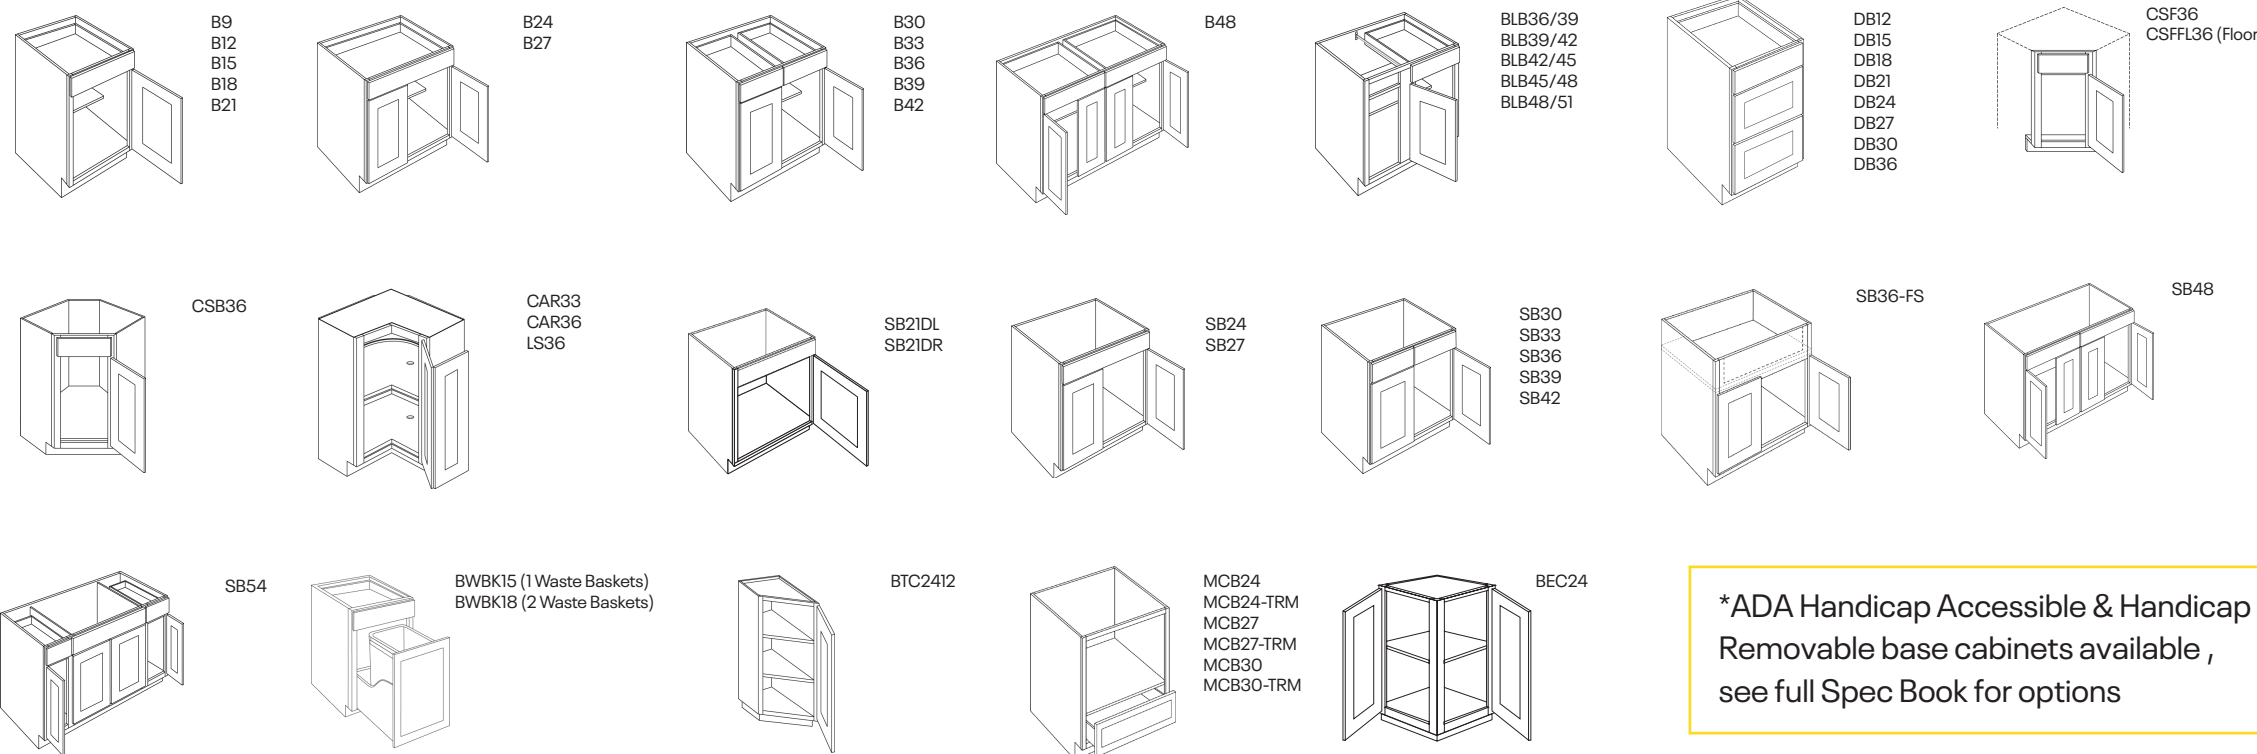

*Please note, cabinet door and box dimensions may vary by 1/8"

Scan here to learn more about our Luxor Collection!

Wall Cabinets

Base Cabinets

*ADA Handicap Accessible & Handicap Removable base cabinets available, see full Spec Book for options