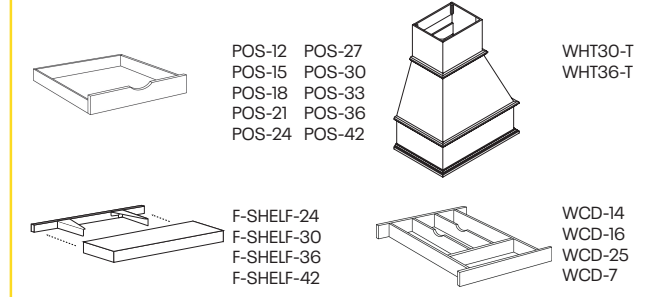

Accessories