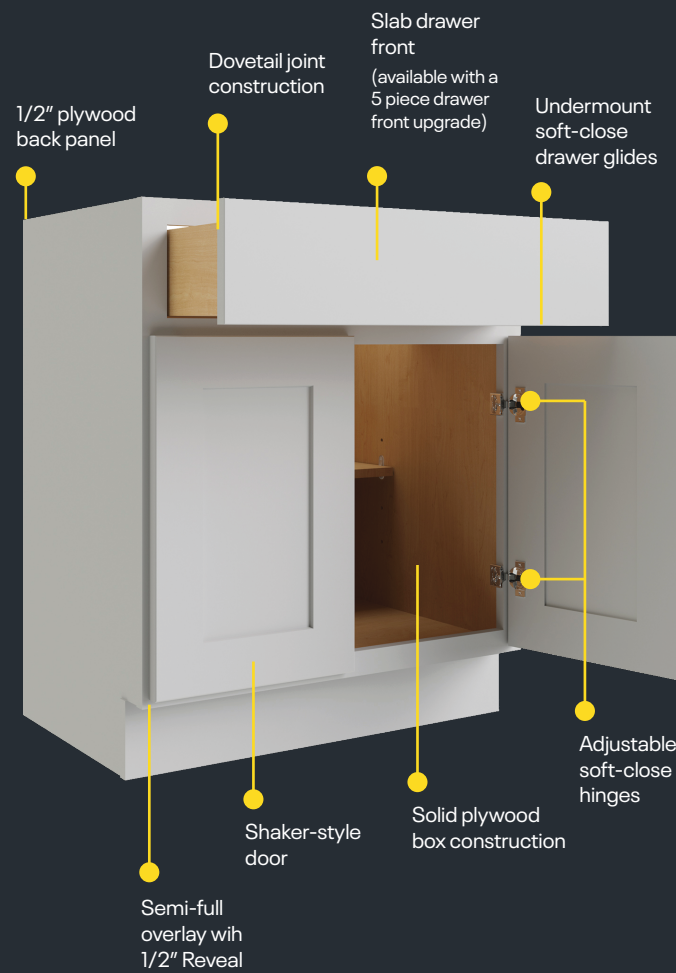

Smoky Grey L02

Misty Grey L03

Harvest L05

White L10

Espresso L11

*All Luxor finishes are available with a 5 piece drawer front upgrade

Headquarters
101 Kentile Road
South Plainfield, NJ 07080
T. 718-416-3853

www.cnccabinetry.com

Cabinet Specifications

The Luxor Collection is a beautiful and durable shaker-style cabinet made entirely from plywood. The drawer boxes are crafted with dovetail construction and come with a sleek slab front or 5 piece drawer front. All door and drawer fronts come equipped with a soft-close mechanism, ensuring smooth and silent operation. You can choose from five colors, all at the same price level.

*Please note, cabinet door and box dimensions may vary by 1/8"

Scan here to learn more about our Luxor Collection!

Wall Cabinets

Base Cabinets

*ADA Handicap Accessible & Handicap Removable base cabinets available, see full Spec Book for options