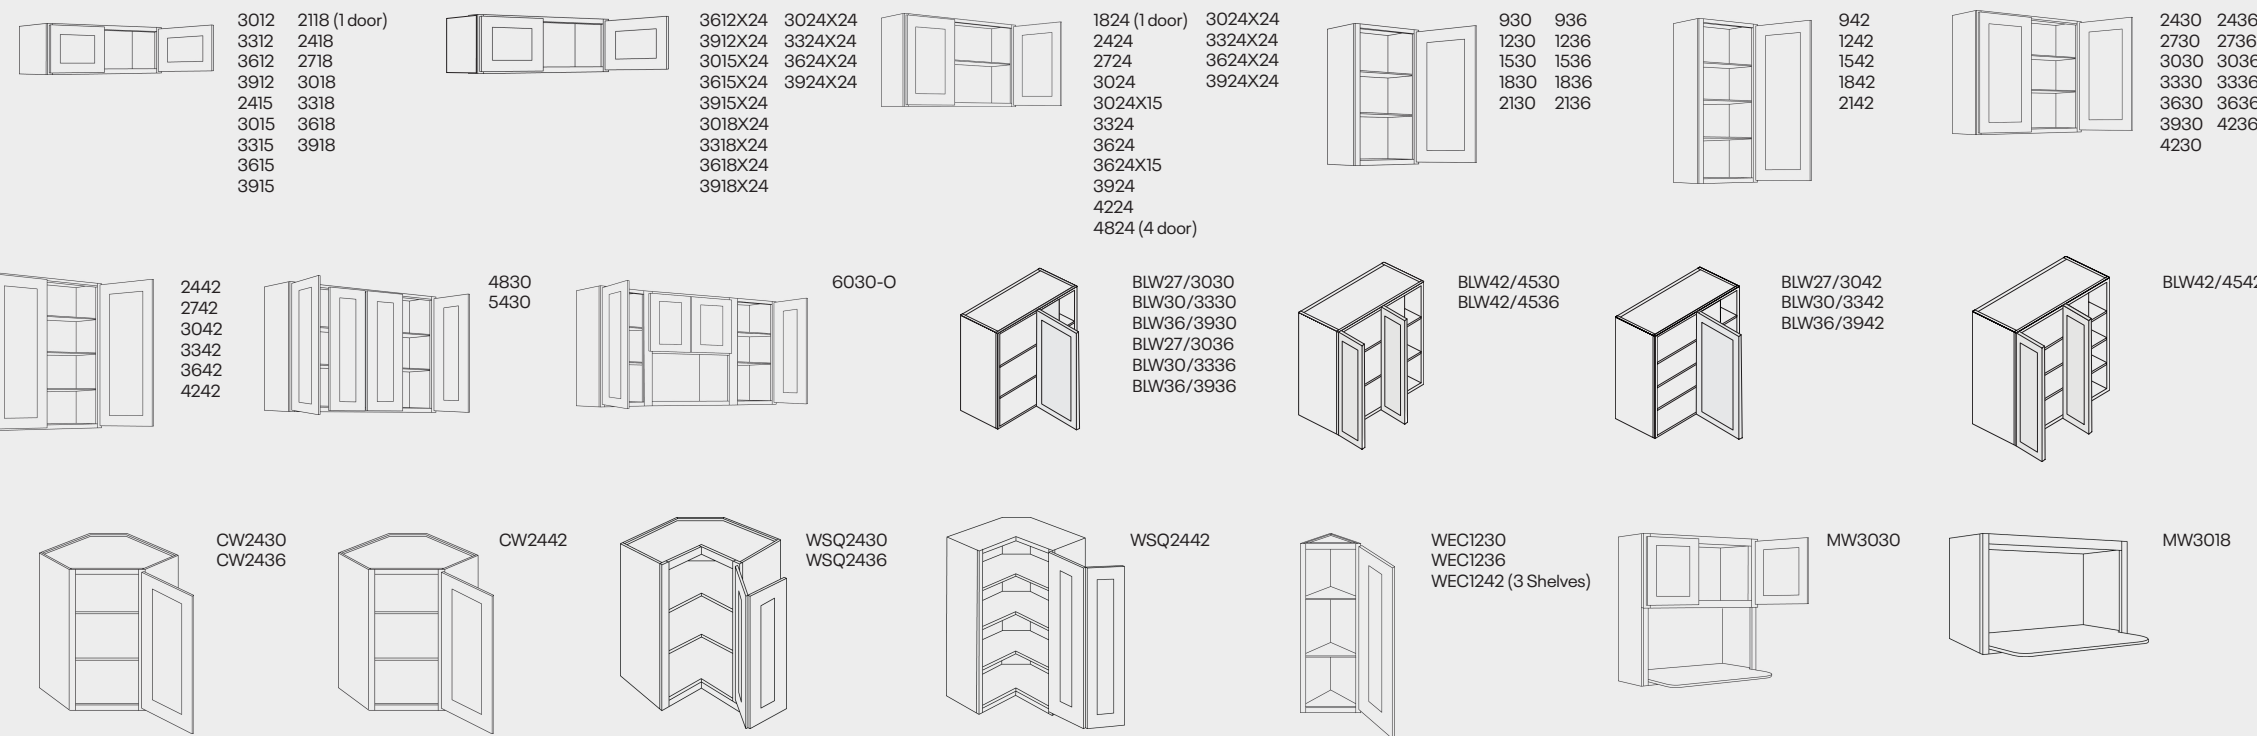

www.cnccabinetry.com

Cabinet Specifications

The Luxor Collection is a beautiful and durable shaker-style cabinet made entirely from plywood. The drawer boxes are crafted with dovetail construction and come with a sleek slab front or 5 piece drawer front. All door and drawer fronts come equipped with a soft-close mechanism, ensuring smooth and silent operation. You can choose from five colors, all at the same price level.

*Please note, cabinet door and box dimensions may vary by 1/8"

Scan here to learn more about our Luxor Collection!

Wall Cabinets

Base Cabinets

*ADA Handicap Accessible & Handicap Removable base cabinets available, see full Spec Book for options