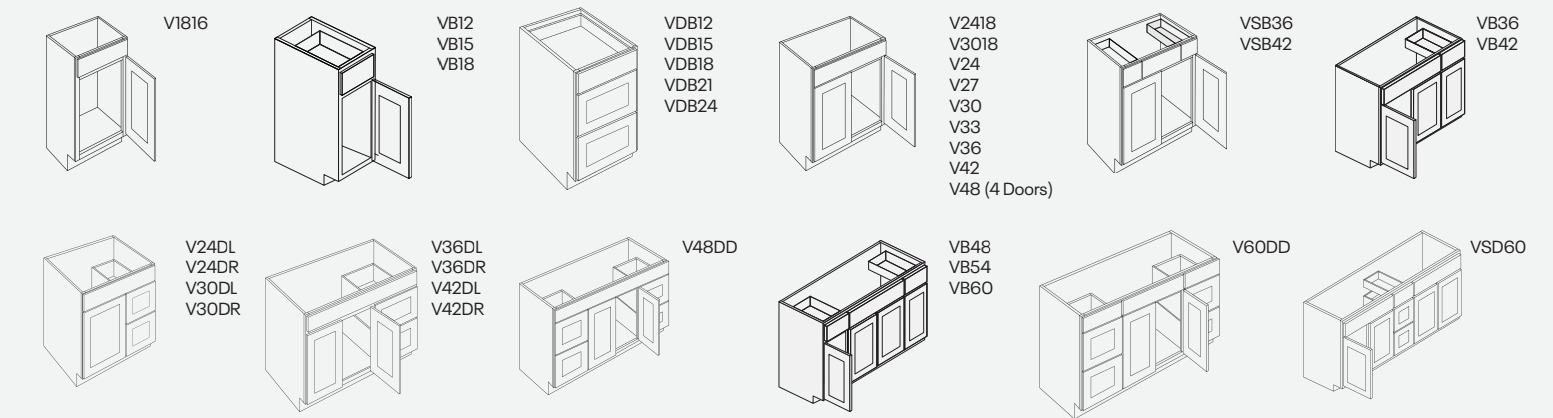

Cabinet Specifications

The Luxor Collection is a beautiful and durable shaker-style cabinet made entirely from plywood. The drawer boxes are crafted with dovetail construction and come with a sleek slab front or 5 piece drawer front. All door and drawer fronts come equipped with a soft-close mechanism, ensuring smooth and silent operation. You can choose from five colors, all at the same price level.

*Please note, cabinet door and box dimensions may vary by 1/8"

Scan here to learn more about our Luxor Collection!

Wall Cabinets

Base Cabinets

*ADA Handicap Accessible & Handicap Removable base cabinets available, see full Spec Book for options

Tall Cabinets

Accessories

Vanities

Fillers, Panels & Moldings