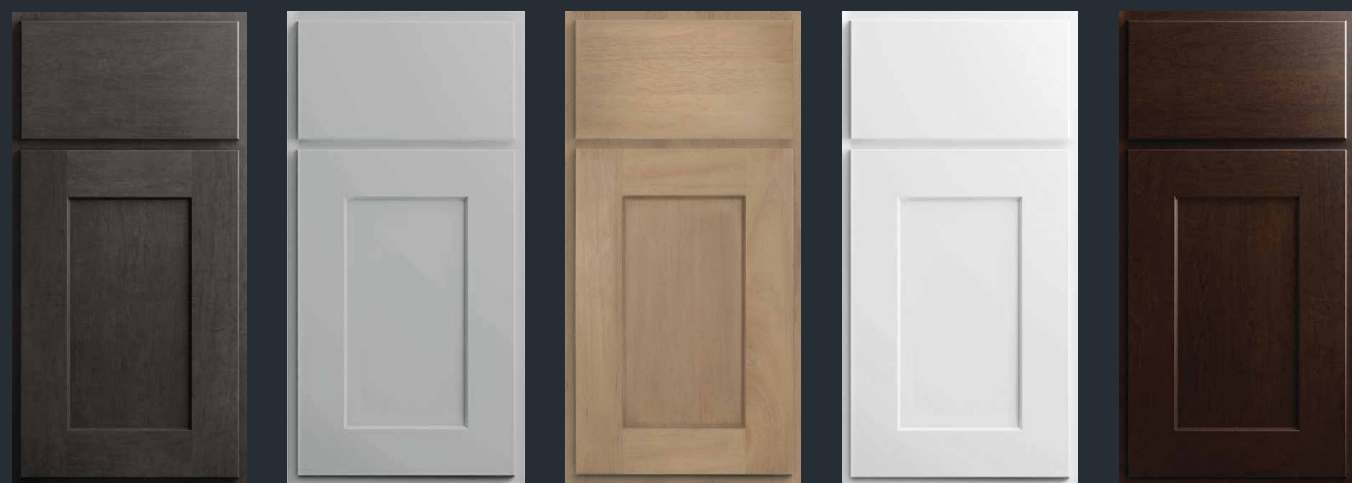

Luxor Collection

Stocked nationwide in all of our locations

2025

Luxor Product Guide

America's Best Value In Cabinetry®

All plywood cabinet box construction

Dovetail drawers

Soft close doors and drawers

Smoky Grey L02

Misty Grey L03

Harvest L05

White L10

Espresso L11

*All Luxor finishes are available with a 5 piece drawer front upgrade

Headquarters
101 Kentile Road
South Plainfield, NJ 07080
T. 718-416-3853

www.cnccabinetry.com

Cabinet Specifications

The Luxor Collection is a beautiful and durable shaker-style cabinet made entirely from plywood. The drawer boxes are crafted with dovetail construction and come with a sleek slab front or 5 piece drawer front. All door and drawer fronts come equipped with a soft-close mechanism, ensuring smooth and silent operation. You can choose from five colors, all at the same price level.