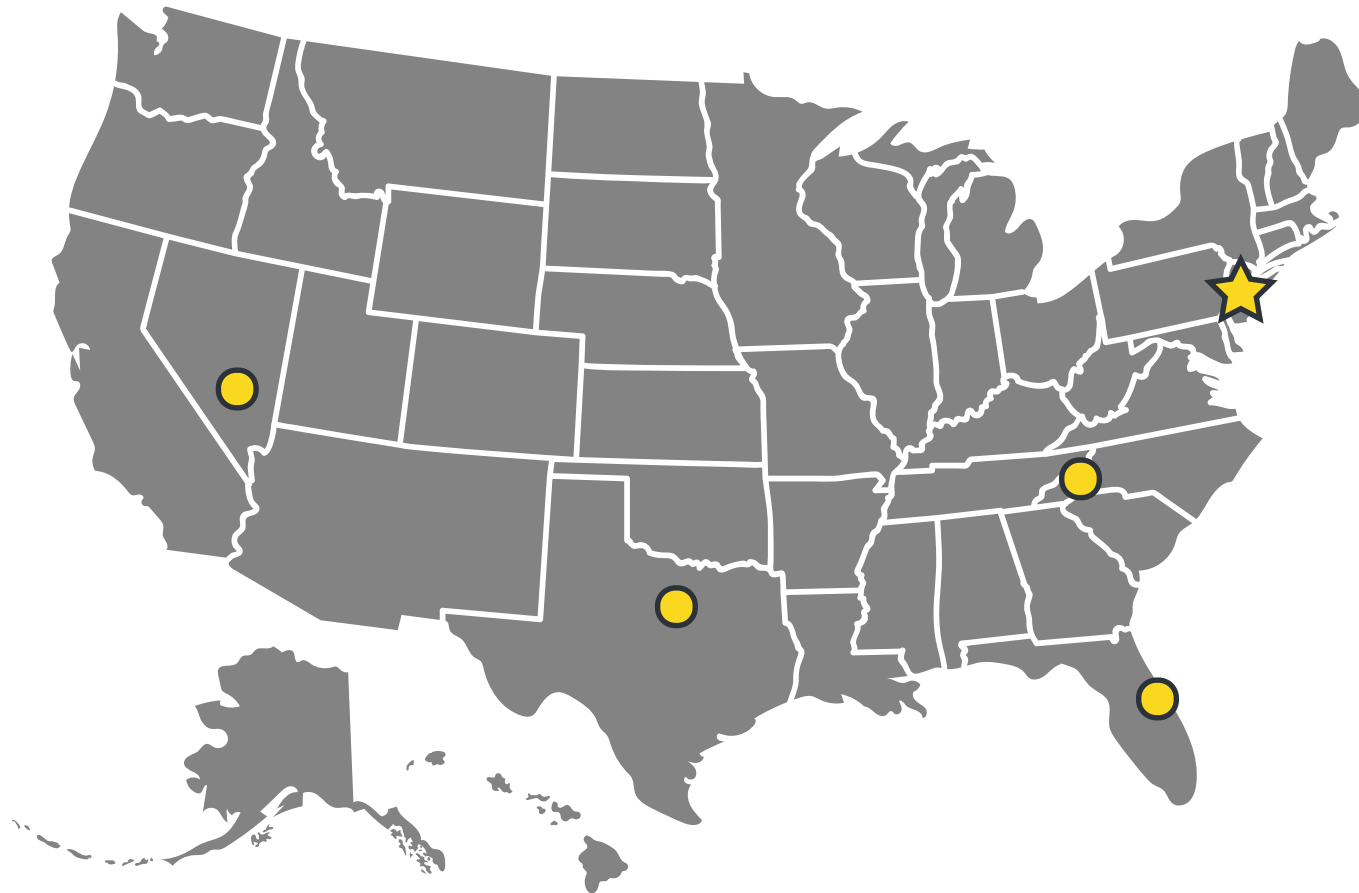

cnc cabinetry®

718-416-3853
info@cncabinetry.com
www.cncabinetry.com

DECEMBER

2024

Sunday	Monday	Tuesday	Wednesday	Thursday	Friday	Saturday
1	2	3	4	5	6	7
8	9	10	11	12	13	14
15	16	17	18	19	20	21
22	23	24 Christmas Eve	25 Closed Christmas Day	26 Hanukkah 1	27 Hanukkah 2	28 Hanukkah 3
29 Hanukkah 4	30 Hanukkah 5	31 New Year's Eve Hanukkah 6	1 Closed New Year's Day Hanukkah 7	2 Hanukkah 8		