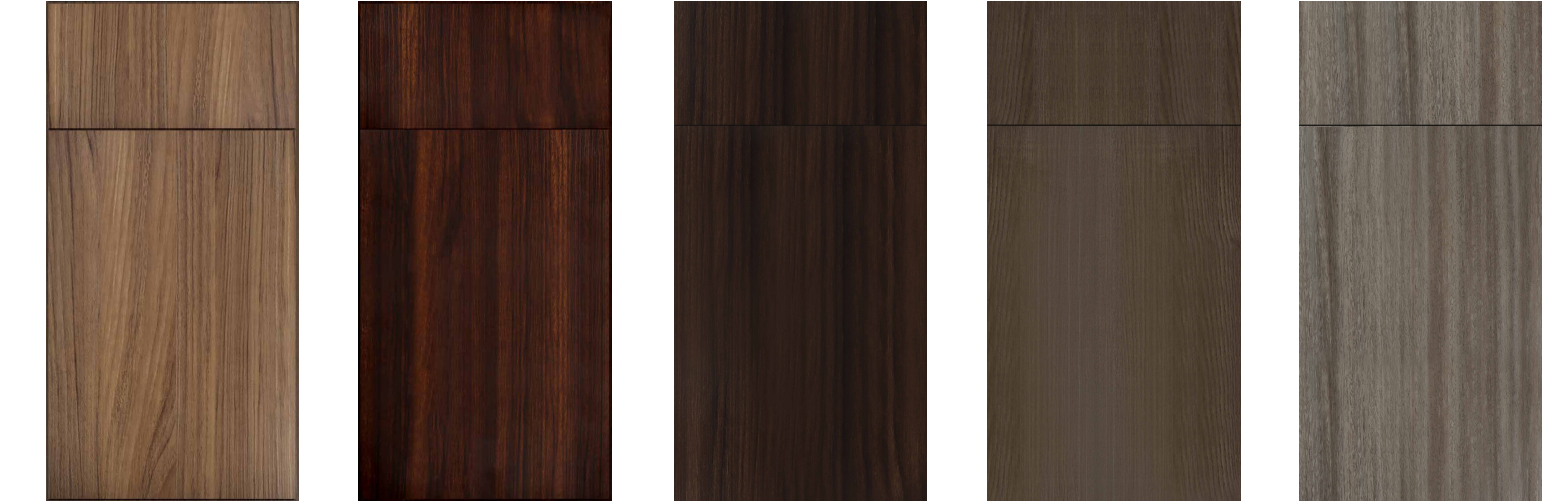

## Classic Collection

Fast

Broadway

BM600 Cotton BM601 Silk BM602 Nimbus BM603 Cobalt BM604 Graphite

Milano

MP400 Polar White MP401 Fossil Grey MP402 Sand MP403 Seaside MP404 Pine

BM650 Almond BM651 Chestnut BM652 Walnut BM653 Coastal BM654 Driftwood

### Plus+ Program

Plus Program painted finishes are available in the Elegant, Fashion, Richmond, Sydney & Newport door styles.

\*Stain finishes only available in the Sydney & Newport door styles.

Highland