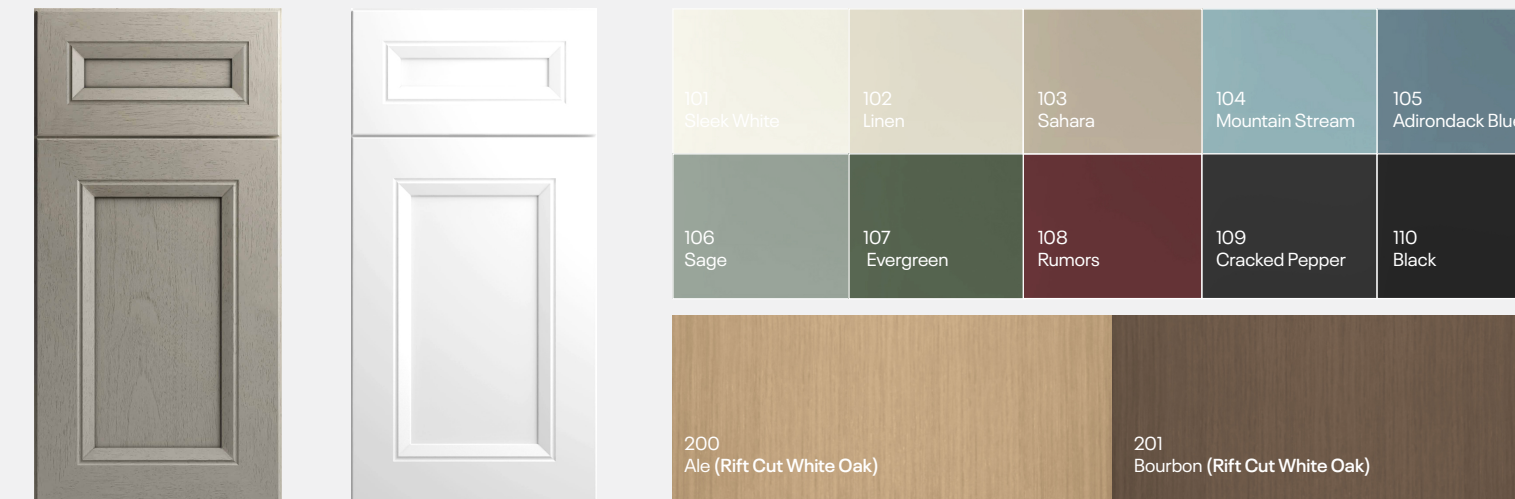

RB23 Stone RB10 White

Plus+ Program

Plus Program painted finishes are available in the Elegant, Fashion, Richmond, Sydney & Newport door styles.