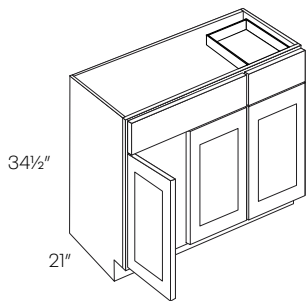

3 Door Vanity Base Cabinet

	L	P
VB36	947	995
VB42	958	1006