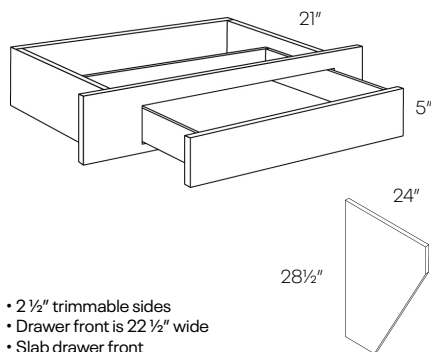

### Desk Drawer

- 2 1/2" trimmable sides
- Drawer front is 22 1/2" wide
- Slab drawer front

	A	B	C
<b>DD30</b>	319	338	357
<b>DS</b>	203	203	203