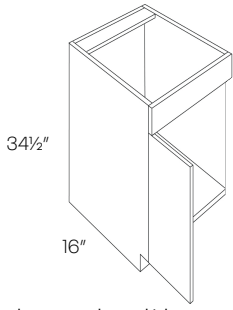

1 Door Vanity Base Cabinet

• Dealer must order toe kick

	E	F	H	I
V1816 (1 door)	360	378	450	503