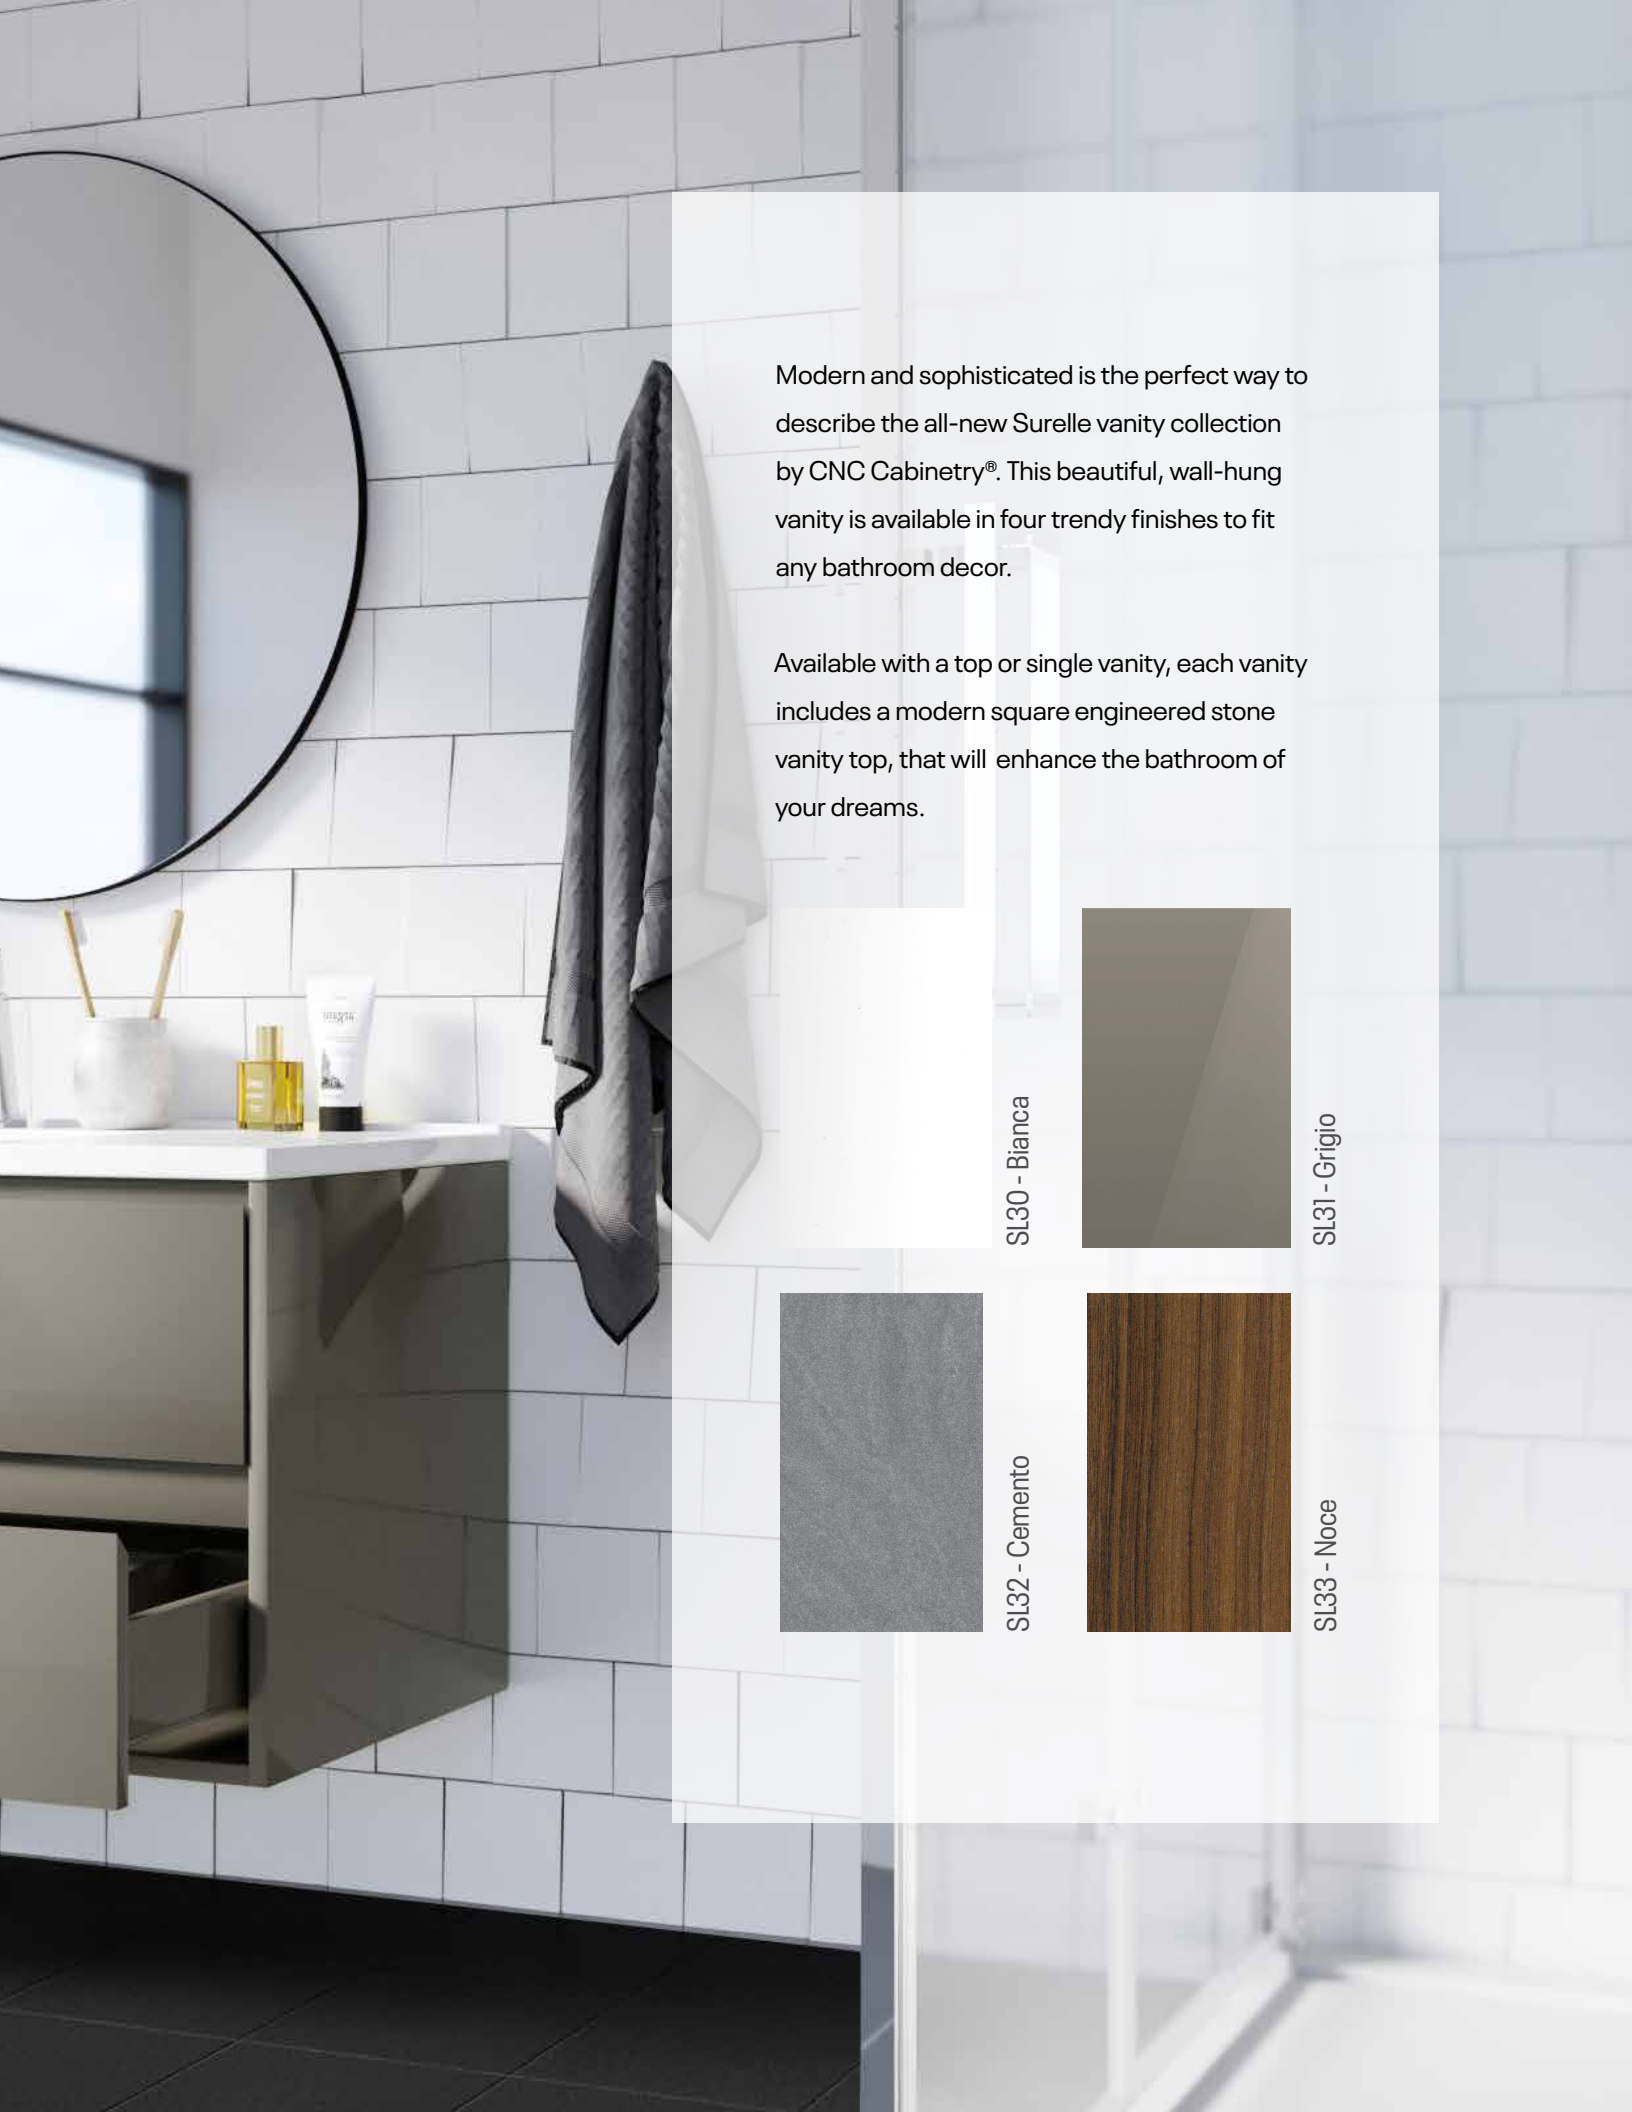

SL31 - Grigio

SL32 - Cemento

SL33 - Noce

Modern and sophisticated is the perfect way to describe the all-new Surelle vanity collection by CNC Cabinetry®. This beautiful, wall-hung vanity is available in four trendy finishes to fit any bathroom decor.

Available with a top or single vanity, each vanity includes a modern square engineered stone vanity top, that will enhance the bathroom of your dreams.

SL30 - Bianca