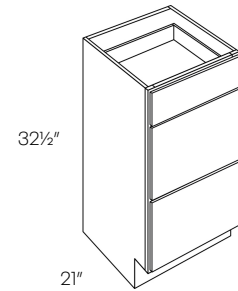

Vanity Drawer Base Cabinet

(Handicap Accessible)

	L	P
VDB12-HA	680	782
VDB15-HA	719	827
VDB18-HA	735	845