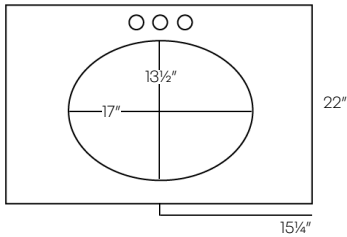

Burlywood (GBW)	Tiger Skin (GTS)	Wheat (GWT)	Cara White (GCW)	Cara White (GCW)	Gazian White (GGW)

Granite Top

Includes:

- White porcelain undermount bowl (installed)
- Loose 4" backsplash

* Center bowl - 4" spread

** Center bowl - 8" spread

*** Double bowl - 8" spread

2522-S4*	491	499	524	748	899	676
3122-S4*	551	567	598	880	1058	743
3722-S8**	603	632	662	997	1195	808
4322-S8**	653	700	735	1106	1327	877
4922-S8**	739	781	821	1265	1518	947
6122-S8**	843	911	956	1491	1789	1196
6122-D8***	1011	1073	1129	1663	1994	1426
SDSP-22 (side splash)	47	47	47	89	89	72
6X6-SP (sample)	13	13	13	13	13	13

*Sold only in the Northeast

- GCWS is square
- CGT6122-S8 will not fit on the Vanguard Vanity Collection

- 20% upcharge
- Only Available in CW and GGW