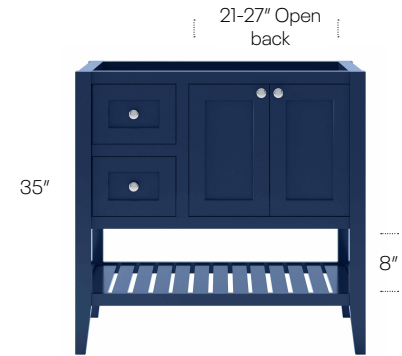

Open Bottom Vanity

* Right drawers shown

V	
VOB3621-DR	1251
VOB4221-DR	1374
VOB3621-DL	1251
VOB4221-DL	1374