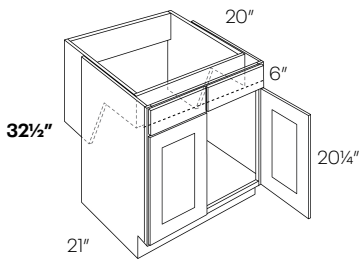

Removable Vanity Base

	L	P
V30-HR	700	735
V33-HR	876	920
V36-HR	926	973