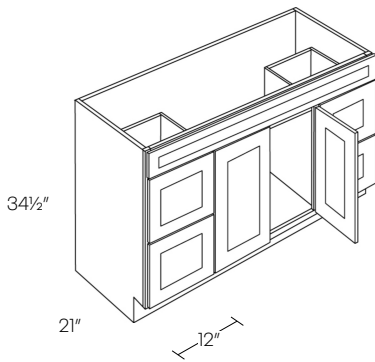

2 Door 4 Drawer Vanity Sink Base Cabinet

	A	B	C
V48DD	1434	1520	1606