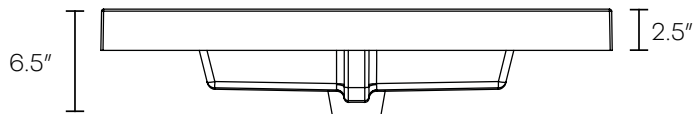

## Vanity Top Specifications

**Vanity Top only available in White.**

**Please note:** Plumbing should be coming out of the wall at a minimum height of 20" off the floor. If using a vessel sink you can adjust accordingly, based on your sink height.