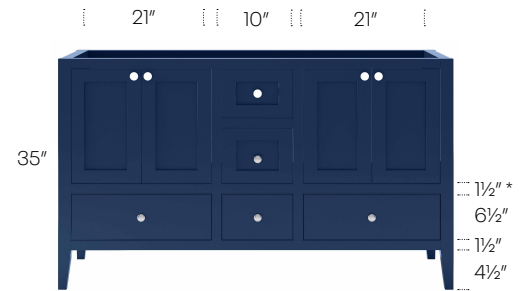

Bottom Drawer Vanity

*bottom cabinet shelf

V	
VBD6021-DC	2092