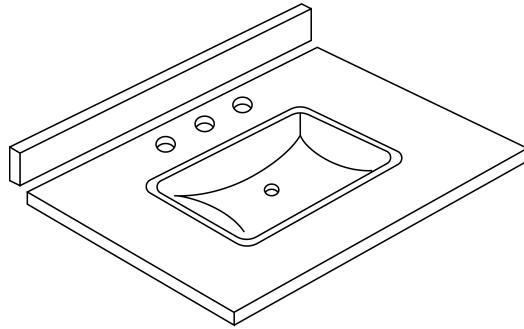

Burlywood (GBW)	Tiger Skin (GTS)	Wheat (GWT)	Cara White (GCW)	Cara White (GCW)	Gazian White (GGW)

Granite Top

Includes:

- White porcelain undermount bowl (installed)
- Loose 4" backsplash

* Center bowl - 4" spread

** Center bowl - 8" spread

*** Double bowl - 8" spread

2522-S4*	491	499	524	748	899	676
3122-S4*	551	567	598	880	1058	743
3722-S8**	603	632	662	997	1195	808
4322-S8**	653	700	735	1106	1327	877
4922-S8**	739	781	821	1265	1518	947
6122-S8**	843	911	956	1491	1789	1196
6122-D8***	1011	1073	1129	1663	1994	1426
SDSP-22 (side splash)	47	47	47	89	89	72
6X6-SP (sample)	13	13	13	13	13	13

*Sold only in the Northeast

- GCWS is square
- CGT6122-S8 will not fit on the Vanguard Vanity Collection

- 20% upcharge
- Only Available in CW and GGW