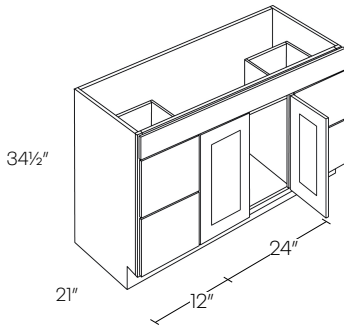

2 Door 4 Drawer Vanity Sink Base Cabinet

	L	P
V48DD	1104	1215