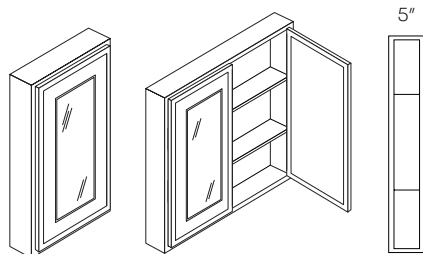

Medicine Cabinet

	L
MC1830 (1 DOOR)	294
MC2430 (2 DOORS)	527
MC3030 (2 DOORS)	586
MC3630 (2 DOORS)	661