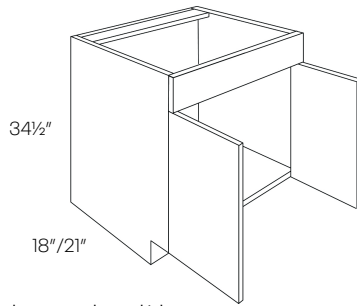

2 Door Vanity Base Cabinet

• Dealer must order toe kick

	E	F	H	I
V2418	467	491	583	653
V3018	647	680	809	905
V24	551	579	688	770
V27	617	649	771	863
V30	683	718	853	955
V33	756	794	944	1058
V36	828	870	1035	1160