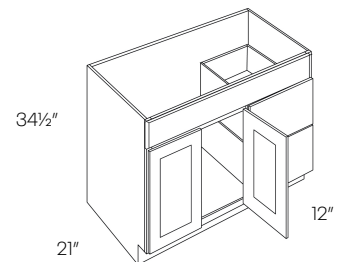

2 Door 2 Drawer Vanity Sink Base Cabinet

• Right drawer shown

	L	P
V36DL	952	1000
V36DR	952	1000
V42DL	966	1015
V42DR	966	1015