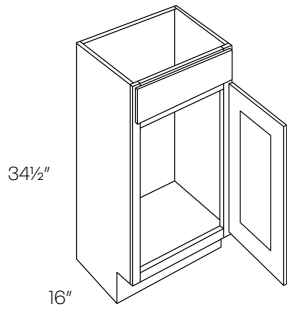

1 Door Vanity Sink Base Cabinet

	L	P
V1816	307	323