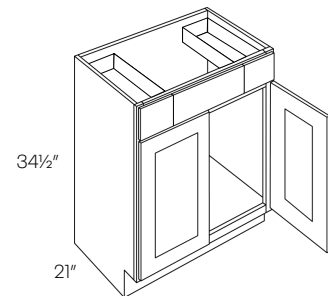

2 Drawer Vanity Sink Base Cabinet

	L	P
VSB36	784	902
VSB42	840	966