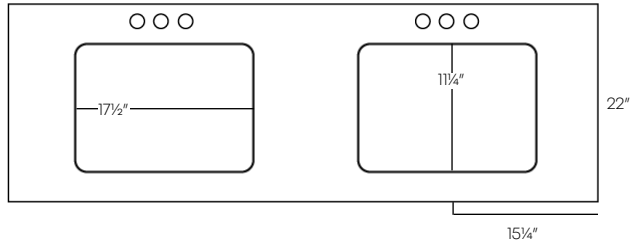

Burlywood (GBW)	Tiger Skin (GTS)	Wheat (GWT)	Cara White (GCW)	Cara White (GCW)	Gazian White (GGW)

Granite Top

Includes:

- White porcelain undermount bowl (installed)
- Loose 4" backsplash

* Center bowl - 4" spread

** Center bowl - 8" spread

*** Double bowl - 8" spread

2522-S4*	491	499	524	748	899	676
3122-S4*	551	567	598	880	1058	743
3722-S8**	603	632	662	997	1195	808
4322-S8**	653	700	735	1106	1327	877
4922-S8**	739	781	821	1265	1518	947
6122-S8**	843	911	956	1491	1789	1196
6122-D8***	1011	1073	1129	1663	1994	1426
SDSP-22 (side splash)	47	47	47	89	89	72
6X6-SP (sample)	13	13	13	13	13	13

*Sold only in the Northeast

- GCWS is square
- CGT6122-S8 will not fit on the Vanguard Vanity Collection

- 20% upcharge
- Only Available in CW and GGW