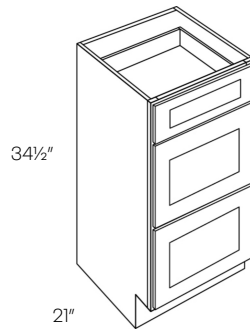

Vanity Drawer Base Cabinet

	A	B	C
VDB12	907	939	1028
VDB15	947	1003	1060
VDB18	968	1026	1084
VDB21*	1010	N/A	N/A
VDB24*	1055	N/A	N/A

*Available in Elegant only