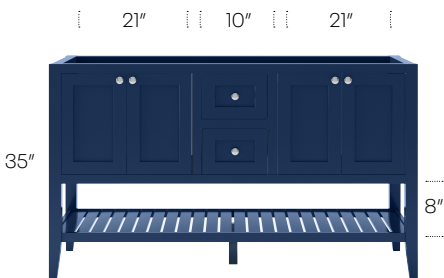

Open Bottom Vanity

V	
VOB6021-DC	1909