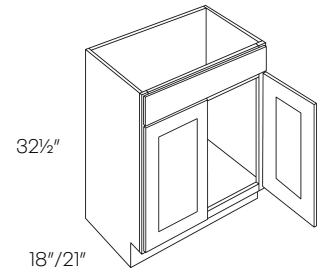

2 Door Vanity Sink Base Cabinet

R	
V2418-32.5	366
V3018-32.5	465
V2421-32.5	394
V3021-32.5	493
V3621-32.5	596