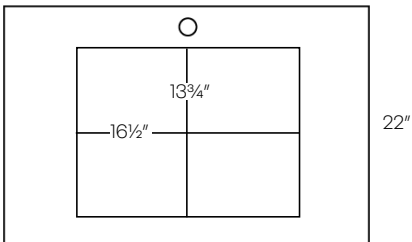

MTS

MT2-1917*	147
MT2-2122	221
MT2-2519*	192
MT2-3119*	245
MT2-2522*	343
MT2-2822*	425
MT2-3122*	507
MT2-3422*	540
MT2-3722*	572
MT2-4322*	681
MT2-4922*	847
MTS2-2522	543
MTS2-2822	625
MTS2-3122	707
MTS2-3422	740
MTS2-3722	772
MTS2-4322	881
MTS2-4922	1047
MTS2-6122	930
MTS2-6122-DB	1013

*Sold only in the Northeast
• Single bowl

* Center bowl - 4" spread