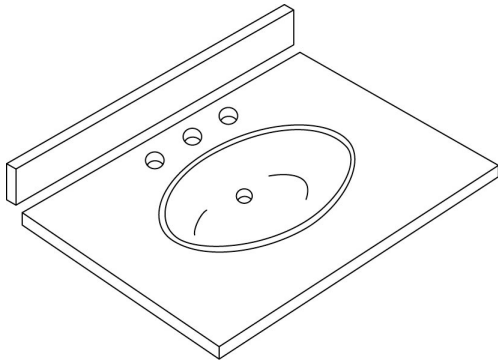

Burlywood (GBW)	Tiger Skin (GTS)	Wheat (GWT)	Cara White (GCW)	Cara White (GCW)	Gazian White (GGW)

Granite Top

Includes:

- White porcelain undermount bowl (installed)
- Loose 4" backsplash

* Center bowl - 4" spread

** Center bowl - 8" spread

*** Double bowl - 8" spread

2522-S4*	491	499	524	748	899	676
3122-S4*	551	567	598	880	1058	743
3722-S8**	603	632	662	997	1195	808
4322-S8**	653	700	735	1106	1327	877
4922-S8**	739	781	821	1265	1518	947
6122-S8**	843	911	956	1491	1789	1196
6122-D8***	1011	1073	1129	1663	1994	1426
SDSP-22 (side splash)	47	47	47	89	89	72
6X6-SP (sample)	13	13	13	13	13	13

*Sold only in the Northeast

- GCWS is square
- CGT6122-S8 will not fit on the Vanguard Vanity Collection

- 20% upcharge
- Only Available in CW and GGW