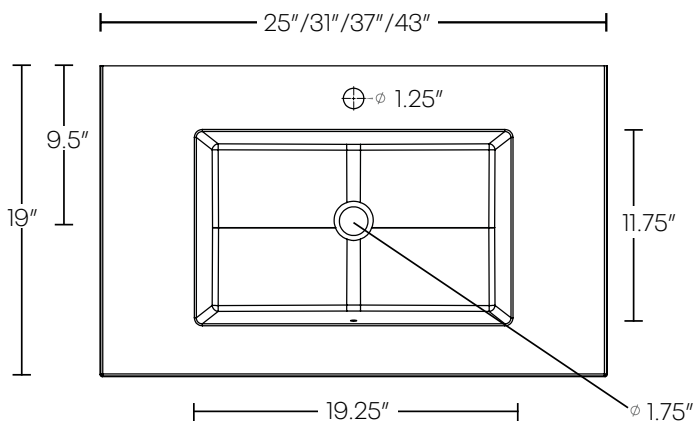

## Vanity Top Specifications

**Vanity Top only available in White.**

**Please note:** Plumbing should be coming out of the wall at a minimum height of 20" off the floor. If using a vessel sink you can adjust accordingly, based on your sink height.