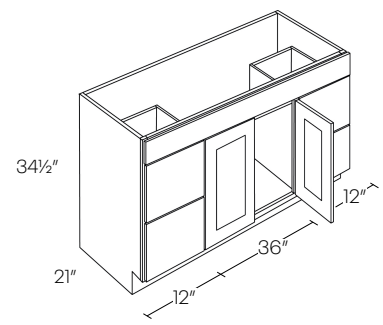

2 Door 6 Drawer Vanity Sink Base Cabinet

	L	P
V60DD	1340	1474