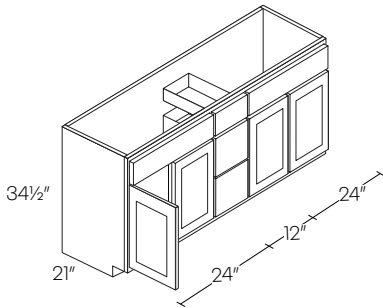

4 Door 3 Drawer Vanity Sink Base Cabinet

	L	P
VSD60	1276	1595