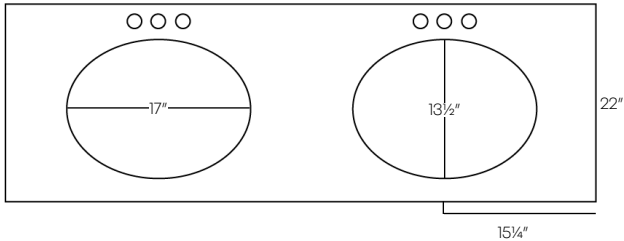

Burlywood (GBW)	Tiger Skin (GTS)	Wheat (GWT)	Cara White (GCW)	Cara White (GCW)	Gazian White (GGW)

Granite Top

Includes:

- White porcelain undermount bowl (installed)
- Loose 4" backsplash

* Center bowl - 4" spread

** Center bowl - 8" spread

*** Double bowl - 8" spread

2522-S4*	491	499	524	748	899	676
3122-S4*	551	567	598	880	1058	743
3722-S8**	603	632	662	997	1195	808
4322-S8**	653	700	735	1106	1327	877
4922-S8**	739	781	821	1265	1518	947
6122-S8**	843	911	956	1491	1789	1196
6122-D8***	1011	1073	1129	1663	1994	1426
SDSP-22 (side splash)	47	47	47	89	89	72
6X6-SP (sample)	13	13	13	13	13	13

*Sold only in the Northeast

- GCWS is square
- CGT6122-S8 will not fit on the Vanguard Vanity Collection

- 20% upcharge
- Only Available in CW and GGW