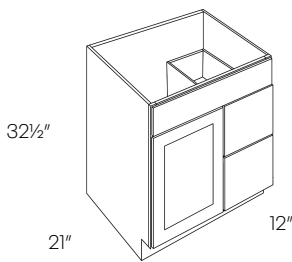

2 Door 2 Drawer Vanity Sink Base Cabinet

• Drawers on right hand side only

R	
V2421D-32.5 (1 DOOR)	569
V3021D-32.5 (1 DOOR)	780