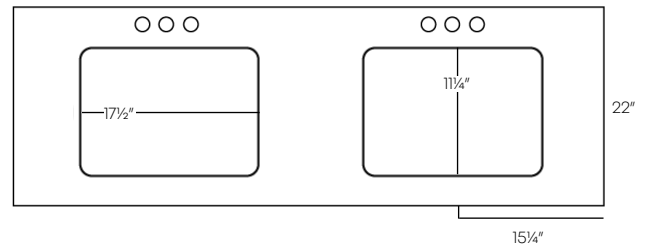

• **Sold only in the Northeast**

- GCWS is square
- Sidesplash not available on Square tops
- Absolute Black (GABO) - While Supplies last

- * Center bowl - 4" spread
- ** Center bowl - 8" spread
- *** Double bowl - 8" spread