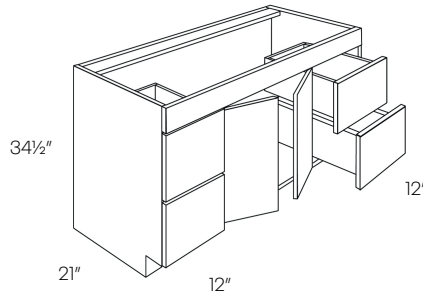

2 Door & Drawer Vanity Base Cabinets

• Dealer must order toe kick

	E	F	H	I
V48DD	1476	1550	1693	1896