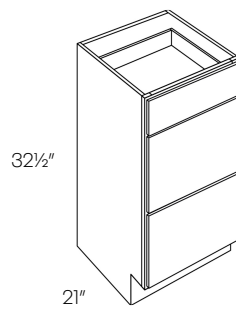

Vanity Drawer Base Cabinet

R	
VDB15-32.5	653
VDB18-32.5	668