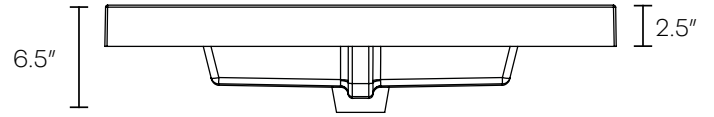

Vanity Top Specifications

Please note: Plumbing should be coming out of the wall at a minimum height of 20" off the floor. If using a vessel sink you can adjust accordingly, based on your sink height.

Item Number	Bianca SL30	Grigio SL31	Cemento SL32	Noce SL33
-------------	-------------	-------------	--------------	-----------