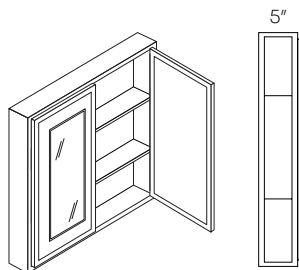

Double Door Medicine Cabinet

R	
MC2430 (2 DOORS)	508
MC3030 (2 DOORS)	567
MC3630 (2 DOORS)	638