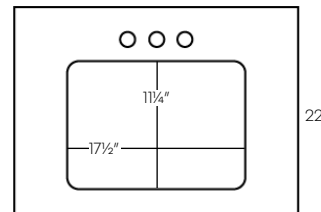

• **Sold only in the Northeast**

- GCWS is square
- Sidesplash not available on Square tops
- Absolute Black (GABO) - While Supplies last

- * Center bowl - 4" spread
- ** Center bowl - 8" spread
- *** Double bowl - 8" spread