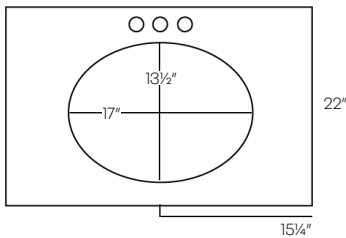

• **Sold only in the Northeast**

- GCWS is square
- Sidesplash not available on Square tops
- Absolute Black (GABO) - While Supplies last

- * Center bowl - 4" spread
- ** Center bowl - 8" spread
- *** Double bowl - 8" spread