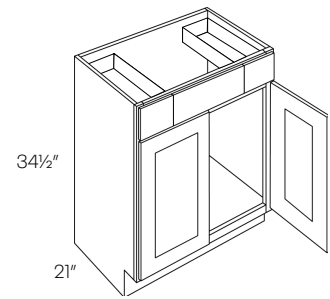

2 Drawer Vanity Sink Base Cabinet

	L	P
VSB36	784	902
VSB42	840	966