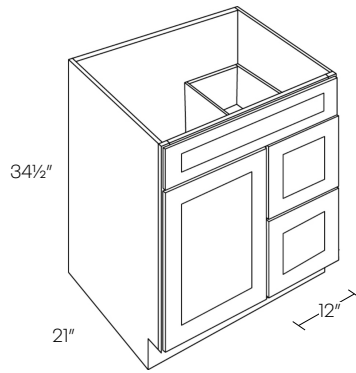

1 Door 2 Drawer Vanity Sink Base Cabinet

• Right drawer shown

	A	B	C
V30DL	1146	1216	1286
V30DR	1146	1216	1286