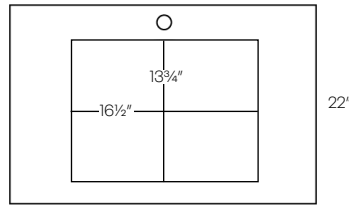

MTS

	White (MT-2)	Bisque (MT-3)
MT-1917	147	154
MT-2519	192	N/A
MT-3119	245	252
MT-2522	278	N/A
MT-3122	299	316
MT-3722	383	N/A
MT-4322	472	N/A
MT-4922	512	534
MTS2-2522	543	N/A
MTS2-3122	707	N/A
MTS2-3722	772	N/A
MTS2-4322	881	N/A
MTS2-4922	1047	N/A

• **Sold only in the Northeast**

- Single bowl
- Sidesplash is universal
- Sidesplash not available on square tops