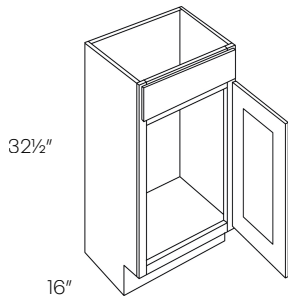

1 Door Vanity Sink Base Cabinet

R	
V1816-32.5	284