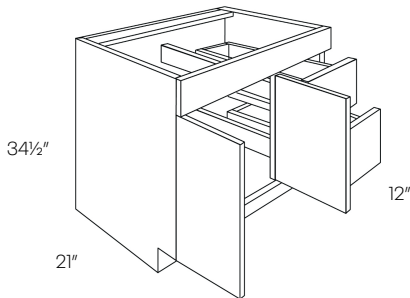

2 Door 2 Drawer Vanity Base Cabinets

• Drawers on right

	E	F	H	I
V36D	1229	1291	1537	1721
V42D	1323	1390	1653	1852