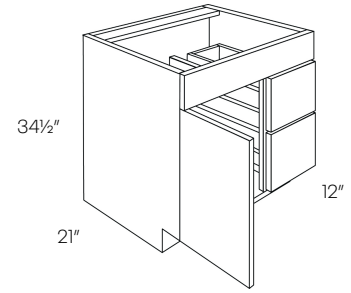

1 Door 2 Drawer Vanity Base Cabinets

• Drawers on right

	E	F	H	I
V24D	789	829	985	1104
V30D	900	945	1125	1262