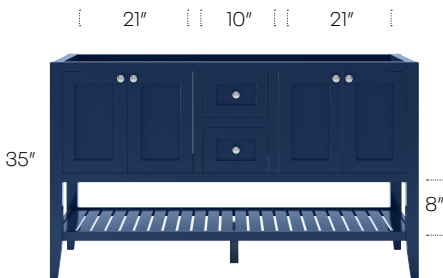

Open Bottom Vanity

V	
VOB6021-DC	1909