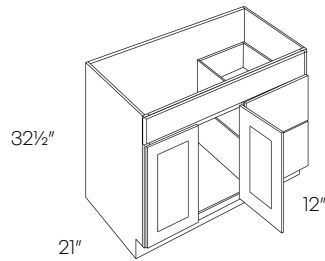

2 Door 2 Drawer Vanity Sink Base Cabinet

• Drawers on right hand side only

R	
V3621D-32.5	881
V4221D-32.5	894