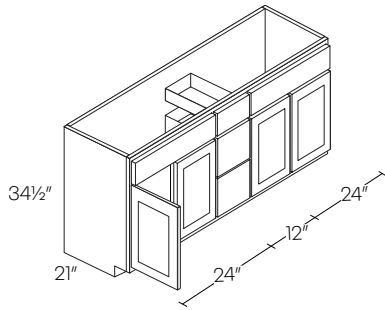

4 Door 3 Drawer Vanity Sink Base Cabinet

	L	P
VSD60	1276	1595