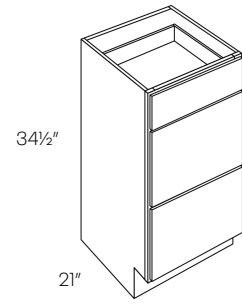

Vanity Drawer Base Cabinet

	L	P
VDB12	699	804
VDB15	741	853
VDB18	759	873
VDB21	772	888
VDB24	796	916