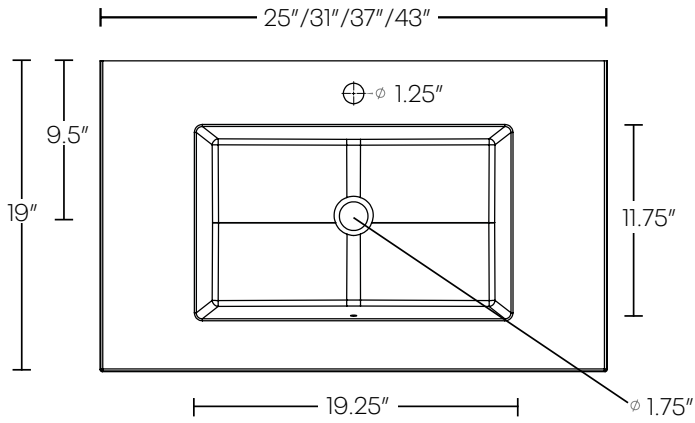

Vanity Top Specifications

Please note: Plumbing should be coming out of the wall at a minimum height of 20" off the floor. If using a vessel sink you can adjust accordingly, based on your sink height.

Item Number	Bianca SL30	Grigio SL31	Cemento SL32	Noce SL33
-------------	-------------	-------------	--------------	-----------

Double Door Floating Vanity

24.5"/30.5"/36.5"/42.5"

vanity base only				
V2418-20	581	580	404	414
V3018-20	653	652	448	459
V3618-20	724	722	491	503
V4218-20	796	793	534	548
vanity set				
V2418-20-FT*	1023	1022	847	856
V3018-20-FT*	1194	1193	989	1000
V3618-20-FT*	1302	1300	1069	1082
V4218-20-FT*	1418	1416	1157	1170