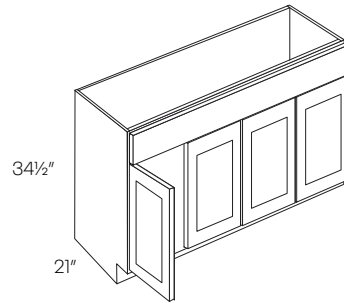

4 Door Vanity Sink Base Cabinet

	L	P
V48	895	940