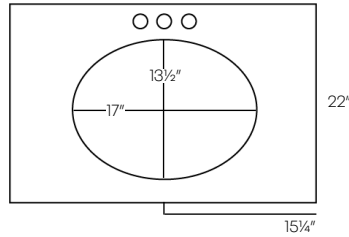

Cultured Marble Top

MT