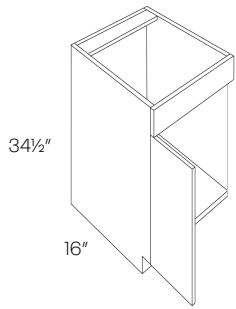

1 Door Vanity Base Cabinet

	E	F	H	I
V1816 (1 door)	360	378	450	503