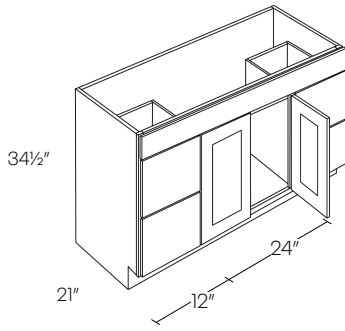

2 Door 4 Drawer Vanity Sink Base Cabinet

	L	P
V48DD	1104	1215