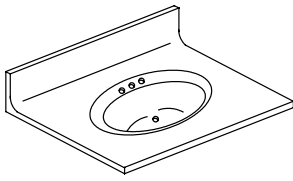

Cultured Marble Top

MT