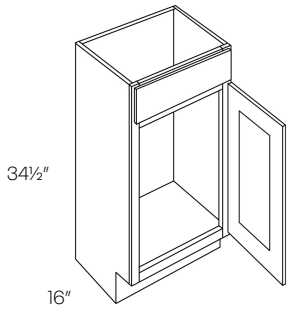

1 Door Vanity Sink Base Cabinet

	L	P
V1816	307	323