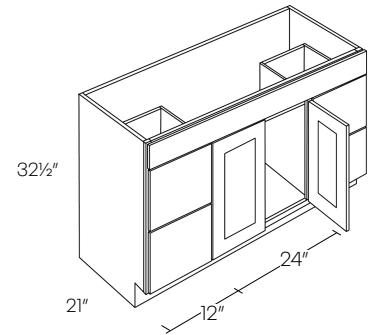

2 Door 4 Drawer Vanity Sink Base Cabinet

R	
V4821DD-32.5	1023