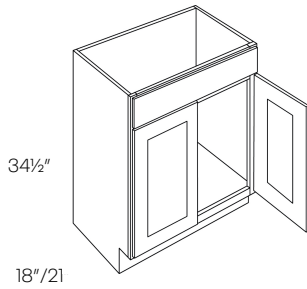

2 Door Vanity Sink Base Cabinet

	L	P
V2418	394	415
V3018	501	527
V24	427	448
V27	472	504
V30	532	560
V33	588	630
V36	643	675
V42	746	784