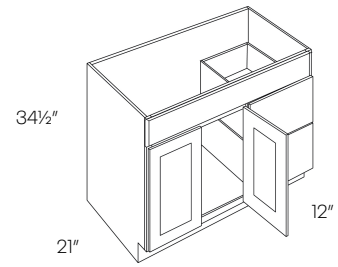

2 Door 2 Drawer Vanity Sink Base Cabinet

	L	P
V36DL	952	1000
V36DR	952	1000
V42DL	966	1015
V42DR	966	1015