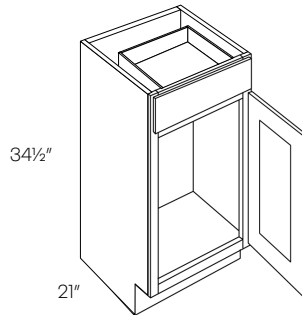

1 Door Vanity Base Cabinet

	L	P
VB12	437	459
VB15	458	481
VB18	480	504