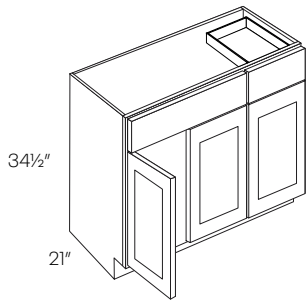

3 Door Vanity Base Cabinet

	L	P
VB36	947	995
VB42	958	1006