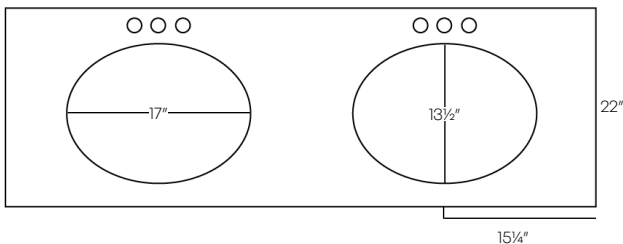

• **Sold only in the Northeast**

- GCWS is square
- Sidesplash not available on Square tops
- Absolute Black (GABO) - While Supplies last

- * Center bowl - 4" spread
- ** Center bowl - 8" spread
- *** Double bowl - 8" spread