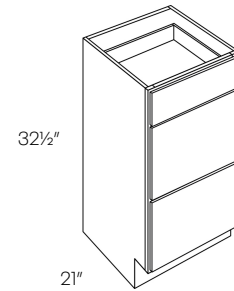

Vanity Drawer Base Cabinet

(Handicap Accessible)

	L	P
VDB12-HA	680	782
VDB15-HA	719	827
VDB18-HA	735	845