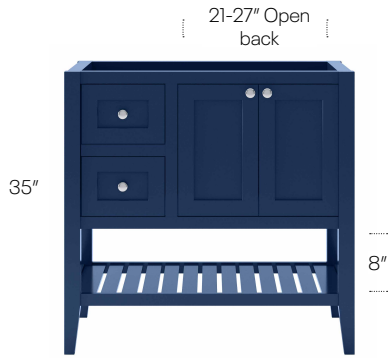

Open Bottom Vanity

• Right drawers shown

V	
VOB3621-DR	1251
VOB4221-DR	1374
VOB3621-DL	1251
VOB4221-DL	1374