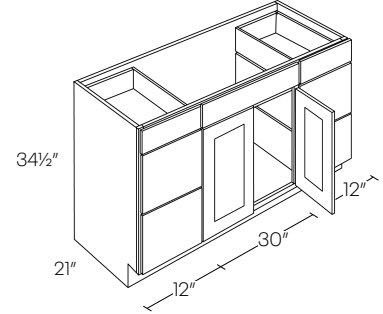

2 Door 6 Drawer Vanity Sink Base Cabinet

	L	P
V60DD	1340	1474