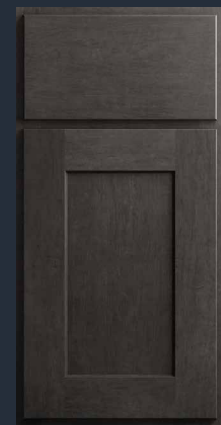

Luxor Collection

Stocked nationwide in all of our locations

All plywood cabinet box construction

Dovetail drawers

Soft close doors and drawers

Smoky Grey L02

Misty Grey L03

Harvest L05

White L10

Espresso L11

5 Piece drawer front available

America's Best Value in Cabinetry

Luxor Product Guide

Headquarters
101 Kentile Road
South Plainfield, NJ 07080
T. 718-416-3853

- cnccabinetry.com

48-72 Lead Time
Deliver on deadline with beautiful, quality cabinetry that's delivered 15x faster than any other brand.

Cabinet Specifications

The Luxor Collection is a beautiful and durable shaker-style cabinet made entirely from plywood. The drawer boxes are crafted with dovetail construction and come with a sleek slab front. All door and drawer fronts come equipped with a soft-close mechanism, ensuring smooth and silent operation. You can choose from five colors, all at the same price level. A five-piece drawer front is also available as an upgrade.