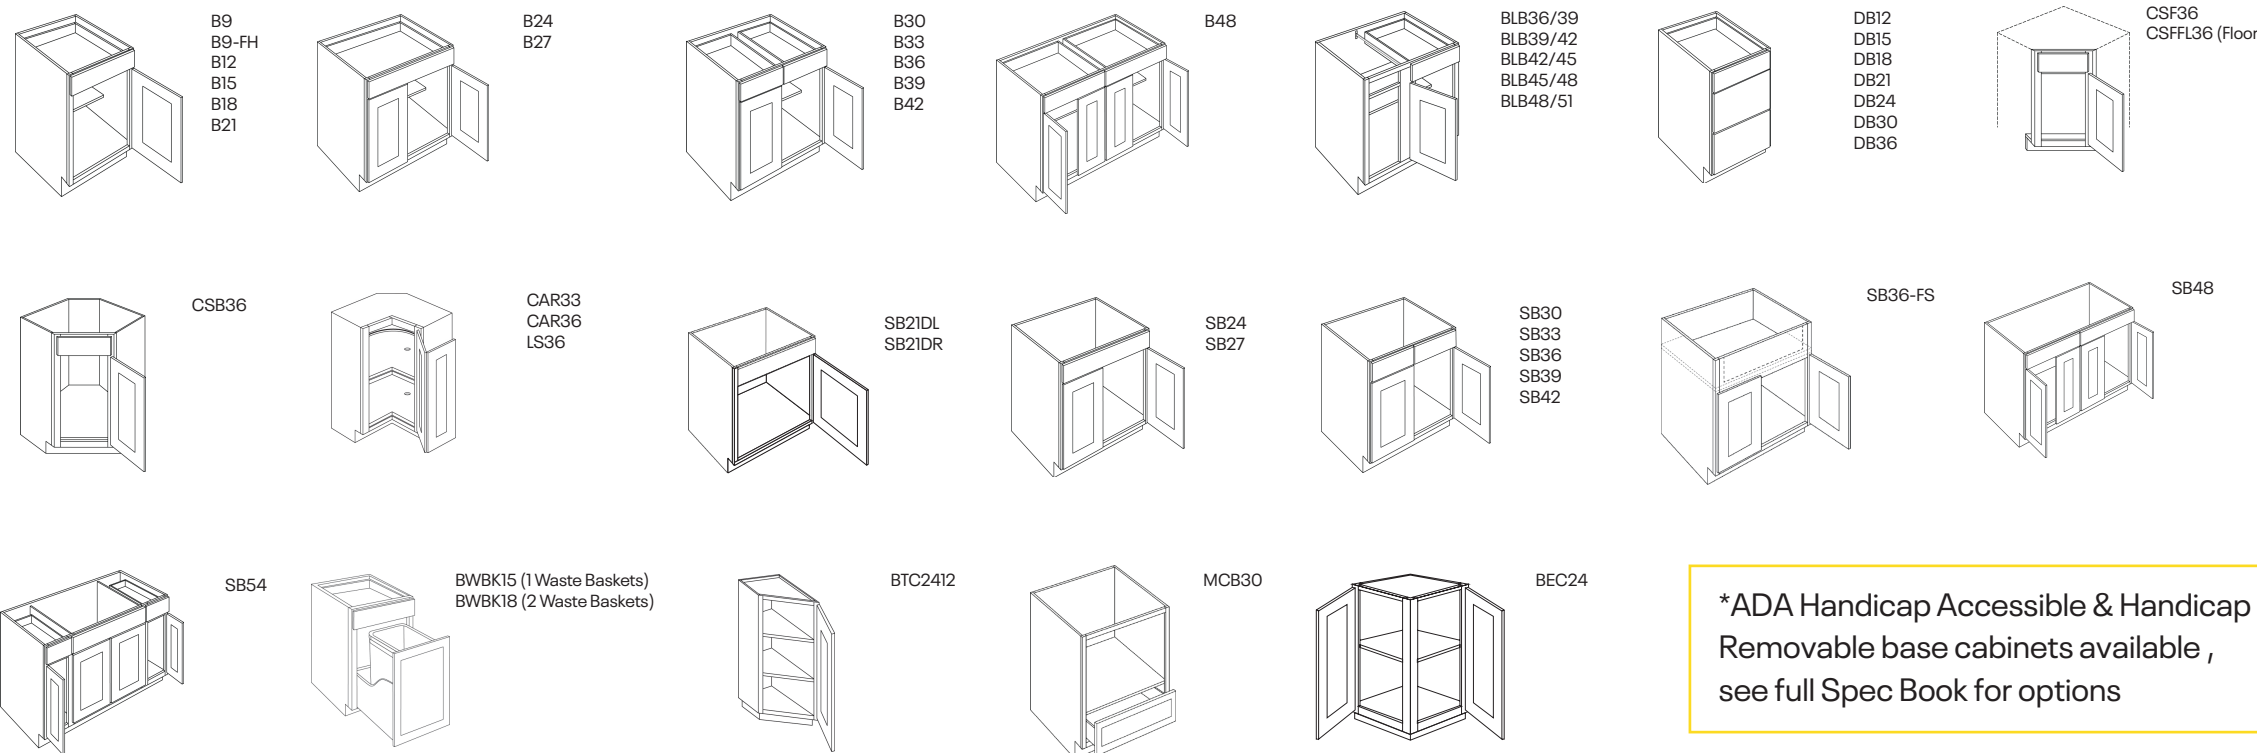

*Please note, cabinet door and box dimensions may vary by 1/8"

Scan here to learn more about our Luxor Collection!

Wall Cabinets

Base Cabinets

Tall Cabinets

Accessories

Vanities

Fillers, Panels & Moldings