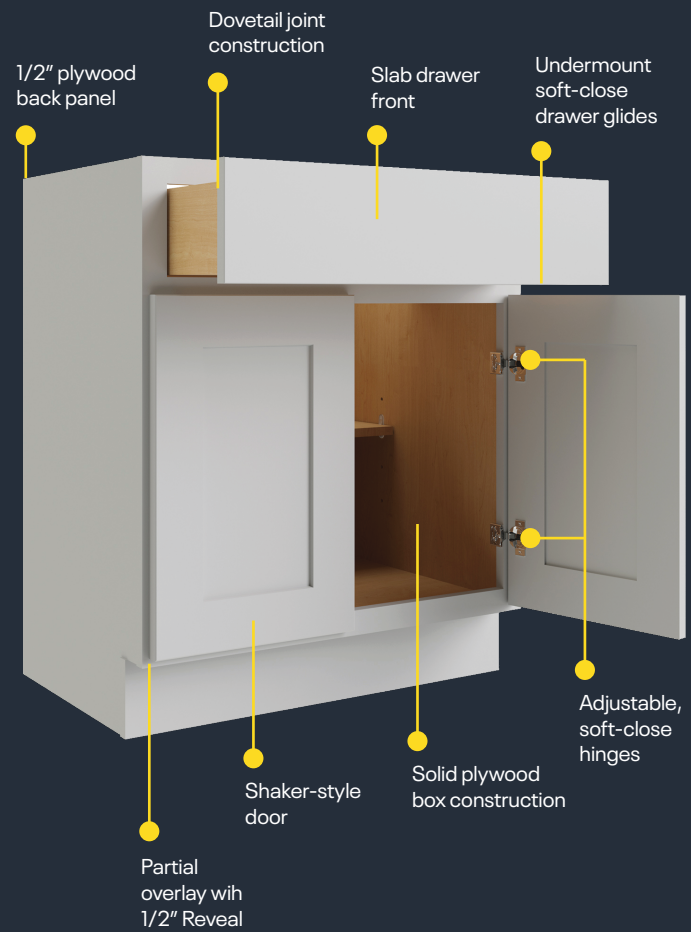

White L10

Espresso L11

5 Piece drawer front available

America's Best Value in Cabinetry

Luxor Product Guide

Headquarters
101 Kentile Road
South Plainfield, NJ 07080
T. 718-416-3853

- cnccabinetry.com

48-72 Lead Time
Deliver on deadline with beautiful, quality cabinetry that's delivered 15x faster than any other brand.

Cabinet Specifications

The Luxor Collection is a beautiful and durable shaker-style cabinet made entirely from plywood. The drawer boxes are crafted with dovetail construction and come with a sleek slab front. All door and drawer fronts come equipped with a soft-close mechanism, ensuring smooth and silent operation. You can choose from five colors, all at the same price level. A five-piece drawer front is also available as an upgrade.

*Please note, cabinet door and box dimensions may vary by 1/8"

Scan here to learn more about our Luxor Collection!

Wall Cabinets

Base Cabinets

Tall Cabinets

Accessories

Vanities

Fillers, Panels & Moldings