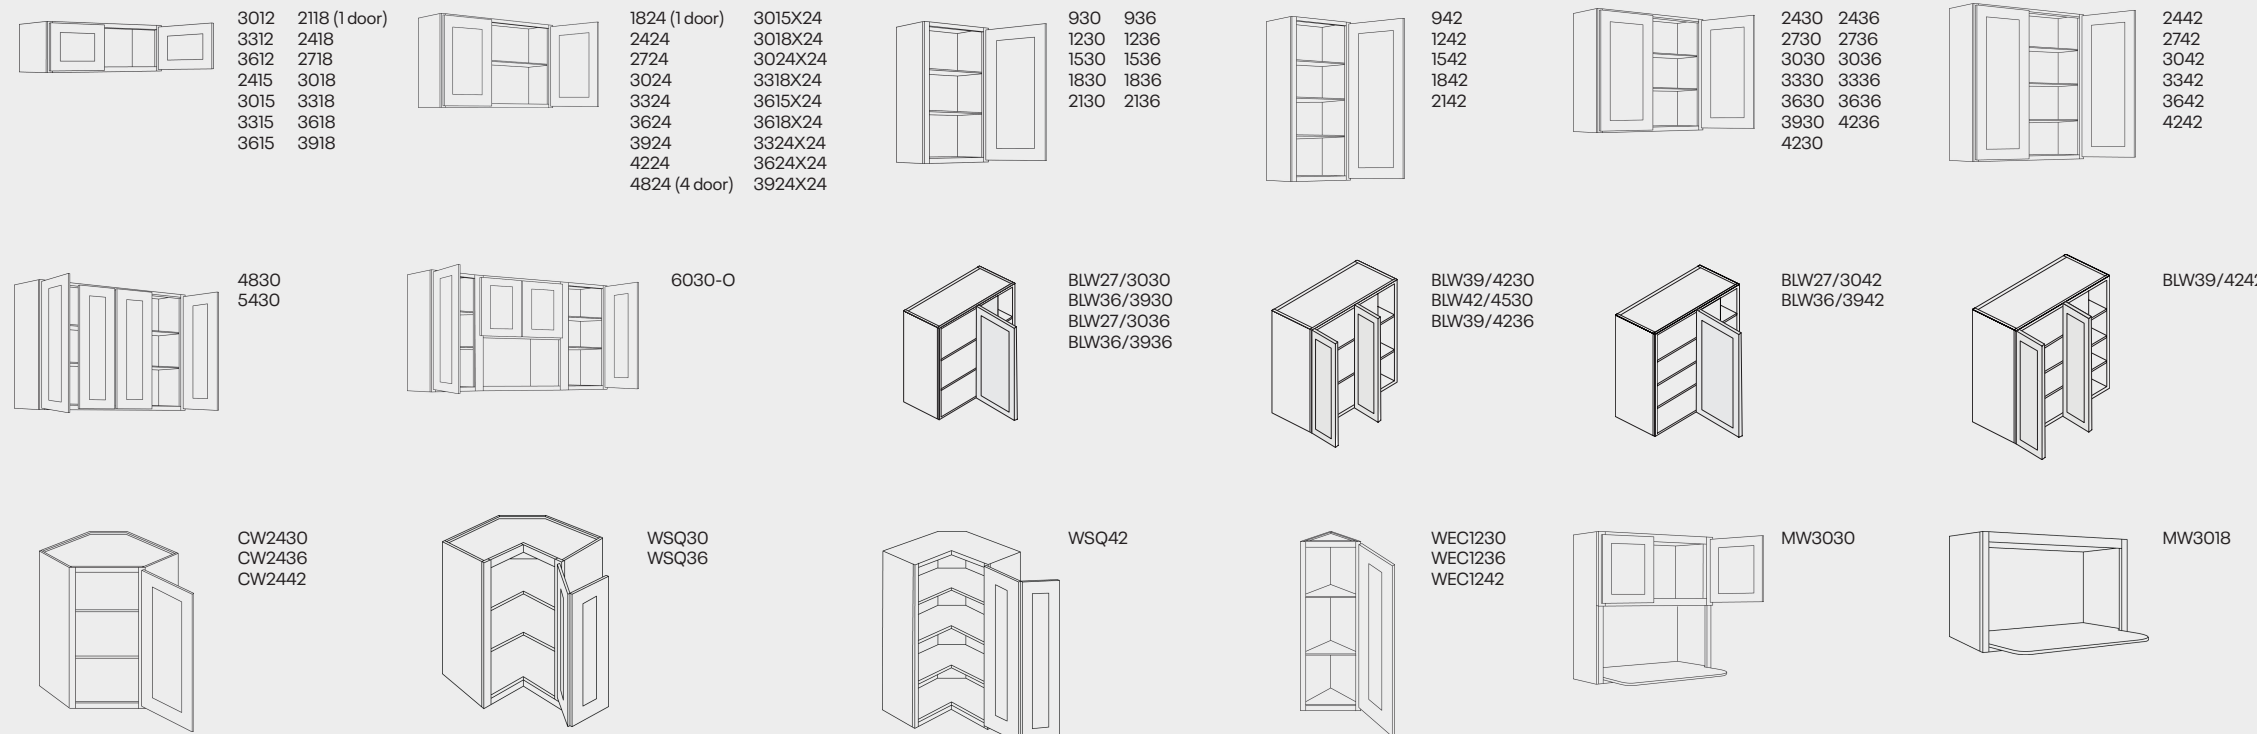

Cabinet Specifications

The Luxor Collection is a beautiful and durable shaker-style cabinet made entirely from plywood. The drawer boxes are crafted with dovetail construction and come with a sleek slab front. All door and drawer fronts come equipped with a soft-close mechanism, ensuring smooth and silent operation. You can choose from five colors, all at the same price level. A five-piece drawer front is also available as an upgrade.

*Please note, cabinet door and box dimensions may vary by 1/8"

Scan here to learn more about our Luxor Collection!

Wall Cabinets

Base Cabinets

Tall Cabinets

Accessories

Vanities

Fillers, Panels & Moldings