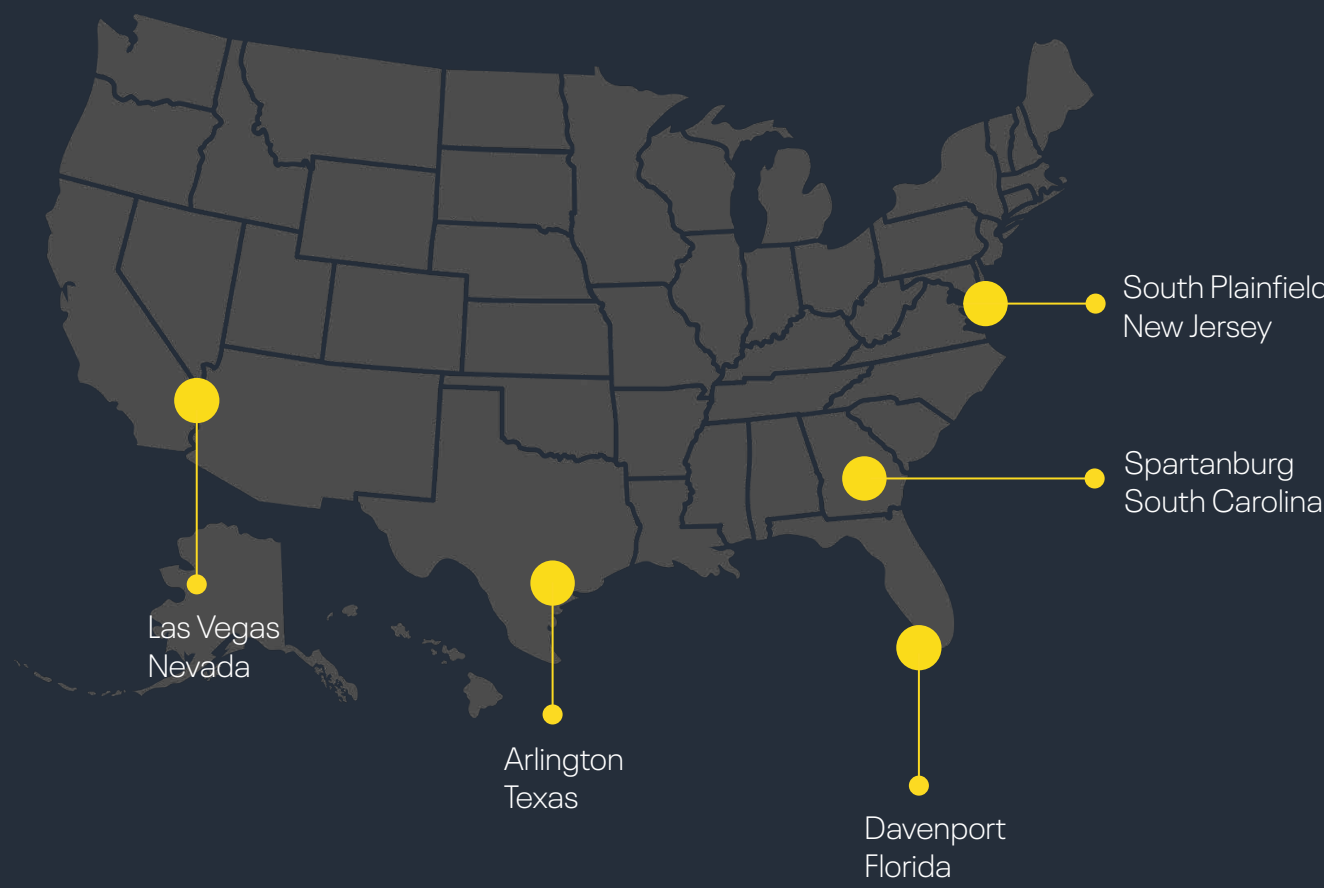

White L10

Espresso L11

5 Piece drawer front available

America's Best Value in Cabinetry

Luxor Product Guide

Headquarters
101 Kentile Road
South Plainfield, NJ 07080
T. 718-416-3853

- cnccabinetry.com

48-72 Lead Time
Deliver on deadline with beautiful, quality cabinetry that's delivered 15x faster than any other brand.