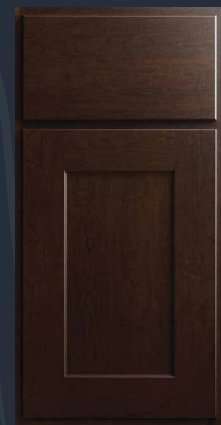

Luxor Collection

Stocked nationwide in all of our locations

All plywood cabinet box construction

Dovetail drawers

Soft close doors and drawers

Smoky Grey L02

Misty Grey L03

Harvest L05

White L10

Espresso L11

5 Piece drawer front available

America's Best Value in Cabinetry

Luxor Product Guide

Headquarters
101 Kentile Road
South Plainfield, NJ 07080
T. 718-416-3853

- cnccabinetry.com

48-72 Lead Time
Deliver on deadline with beautiful, quality cabinetry that's delivered 15x faster than any other brand.

Cabinet Specifications

The Luxor Collection is a beautiful and durable shaker-style cabinet made entirely from plywood. The drawer boxes are crafted with dovetail construction and come with a sleek slab front. All door and drawer fronts come equipped with a soft-close mechanism, ensuring smooth and silent operation. You can choose from five colors, all at the same price level. A five-piece drawer front is also available as an upgrade.