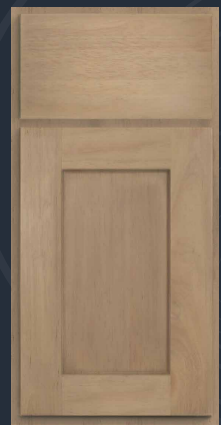

Luxor Collection

Stocked nationwide in all of our locations

All plywood cabinet box construction

Dovetail drawers

Soft close doors and drawers

Smoky Grey L02

Misty Grey L03

Harvest L05

White L10

Espresso L11

5 Piece drawer front available

America's Best Value in Cabinetry

Luxor Product Guide

Headquarters
101 Kentile Road
South Plainfield, NJ 07080
T. 718-416-3853

- cnccabinetry.com

48-72 Lead Time
Deliver on deadline with beautiful, quality cabinetry that's delivered 15x faster than any other brand.

Cabinet Specifications

The Luxor Collection is a beautiful and durable shaker-style cabinet made entirely from plywood. The drawer boxes are crafted with dovetail construction and come with a sleek slab front. All door and drawer fronts come equipped with a soft-close mechanism, ensuring smooth and silent operation. You can choose from five colors, all at the same price level. A five-piece drawer front is also available as an upgrade.