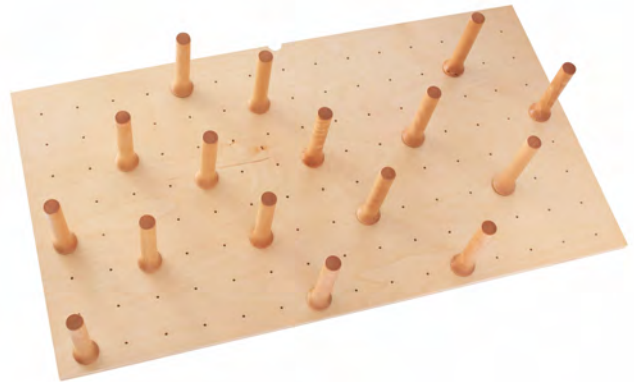

Polymer Bottom Mount Hamper Pullout - Works with Country, Luxor, Concord, Classic

PRODUCT	DESCRIPTION	DIMS	MCO	CAB	FINISH	LIST PRICE	W/ INSTALL
HPRV-1520 S	1.5 BU Hamper	14-1/4" (362 mm) W x 20" (508 mm) D x 19-3/8" (492 mm) H	15" (381 mm)	VB18	White	\$ 486	\$566

Drawer Accessories

Drawer Peg Systems

- Designed for 42" or smaller base cabinet drawers
- Trim-to-fit existing drawer
- Drop-in installation
- Maple construction with semi-gloss finish
- (120) pre-drilled peg holes
- (9), (12) or (16) matching, press-in pegs
- TSCA Title VI compliant