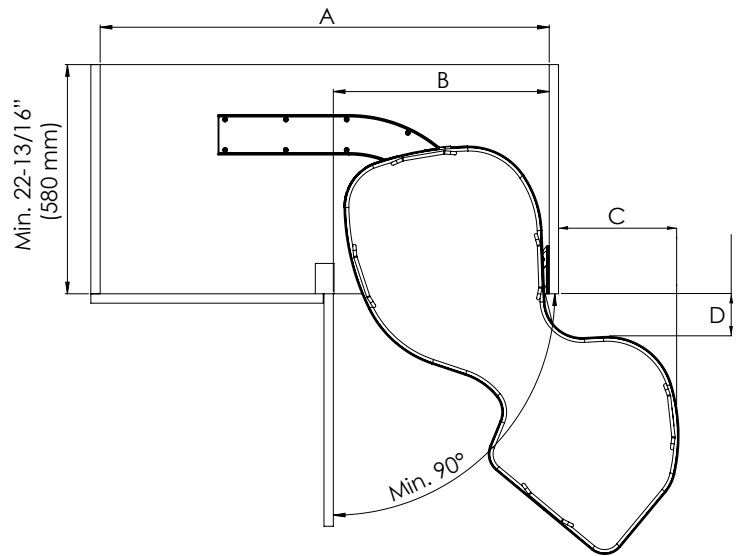

Single Blind Corner for Right Door/Blind Left Cabinets - Works with Country, Luxor, Concord

PRODUCT	DESCRIPTION	DIMS	MCO	FINISH	LIST PRICE	W/ INSTALL
5371-15-FOG-R	Single for 15" Cabinet Opening	37-5/8" (956 mm) W x 21-9/16" (548 mm) D x 6-1/2" (165 mm) H	15" (381 mm)	Orion Gray	$1,080	$1,200

Single Blind Corner for Left Door/Blind Right Cabinets - Works with Country, Luxor, Concord

5371-15-FOG-L	Single for 15" Cabinet Opening	37-5/8" (956 mm) W x 21-9/16" (548 mm) D x 6-1/2" (165 mm) H	15" (381 mm)	Orion Gray	$1,080	$1,200

Double Blind Corner for Right Door/Blind Left Cabinets - Works with Country, Luxor, Concord

5372-15-FOG-R	Double for 15" Cabinet Opening	37-5/8" (956 mm) W x 21-9/16" (548 mm) D x 24-1/2" (622 mm) - 30-1/4" (768 mm) H	15" (381 mm)	Orion Gray	$2,407	$2,527

Double Blind Corner for Left Door/Blind Right Cabinets - Works with Country, Luxor, Concord

5372-15-FOG-L	Double for 15" Cabinet Opening	37-5/8" (956 mm) W x 21-9/16" (548 mm) D x 24-1/2" (622 mm) - 30-1/4" (768 mm) H	15" (381 mm)	Orion Gray	$2,407	$2,527

*These items are compatible with the BLB45/48 in the Luxor and Concord Collections.