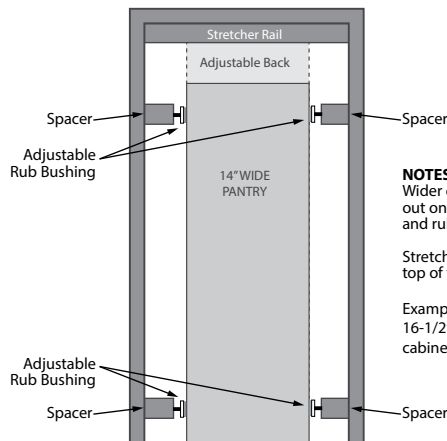

448-TP SERIES WOOD PANTRY PULLOUT FULL ACCESS "EURO" CABINET APPLICATION

NOTES:
Wider cabinet openings must be blocked out on both sides of the pantry and rub bushings must be used.

Stretcher Rail must be installed at the top of the cabinet opening.

Example:
16-1/2" wide cabinet opening

11" Wood Pantry Pullout w/ Soft-Close - Works with Country, Luxor, Concord

PRODUCT	DESCRIPTION	DIMS	MCO	CAB	FINISH	LIST PRICE	W/ INSTALL
448-TP43-11-1	Wood Pantry Pullout	11" (280 mm) W x 22" (559 mm) D x 43-1/4" – 51-13/16" (1099- 1316 mm) H	11-1/2" (292 mm)	UC15	Maple	$3,113	$3,193

14" Wood Pantry Pullout w/ Soft-Close - Works with Country, Luxor, Concord

PRODUCT	DESCRIPTION	DIMS	MCO	CAB	FINISH	SLP	
448-TP43-14-1	Wood Pantry Pullout	14" (356 mm) W x 22" (559 mm) D x 43-1/4" – 51-13/16" (1099- 1316 mm) H	14-1/2" (368 mm)	UC18	Maple	$3,371	$3,451