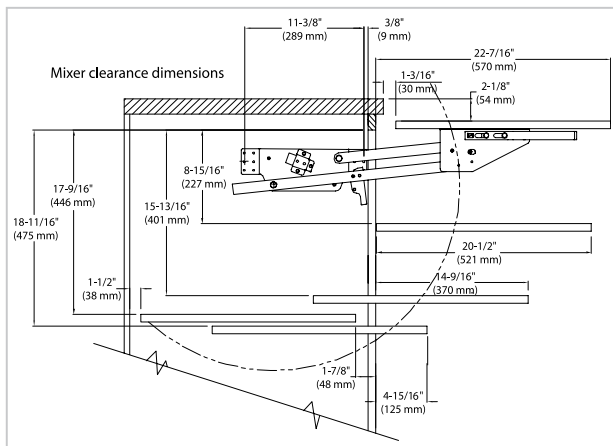

Heavy Duty Mixer Lifts

- Designed for full height face frame base cabinets
- Mounts to cabinet side
- Adjustable spring tension
- Built-in shock dampeners
- Holds appliances up to 60 lbs.
- Shelf included
- TSCA Title VI compliant

Heavy Duty Mixer Lift Kit w/ Soft-Close - Works with Country, Luxor, Concord, Classic

PRODUCT	DESCRIPTION	DIMS	MCO	CAB	FINISH	LIST PRICE	W/ INSTALL
ML-MPHDSCCR-18	Mixer Lift Kit	See Illustration	15" (381 mm)	B18-FH	Silver/ Maple	$ 1,627	$1,707