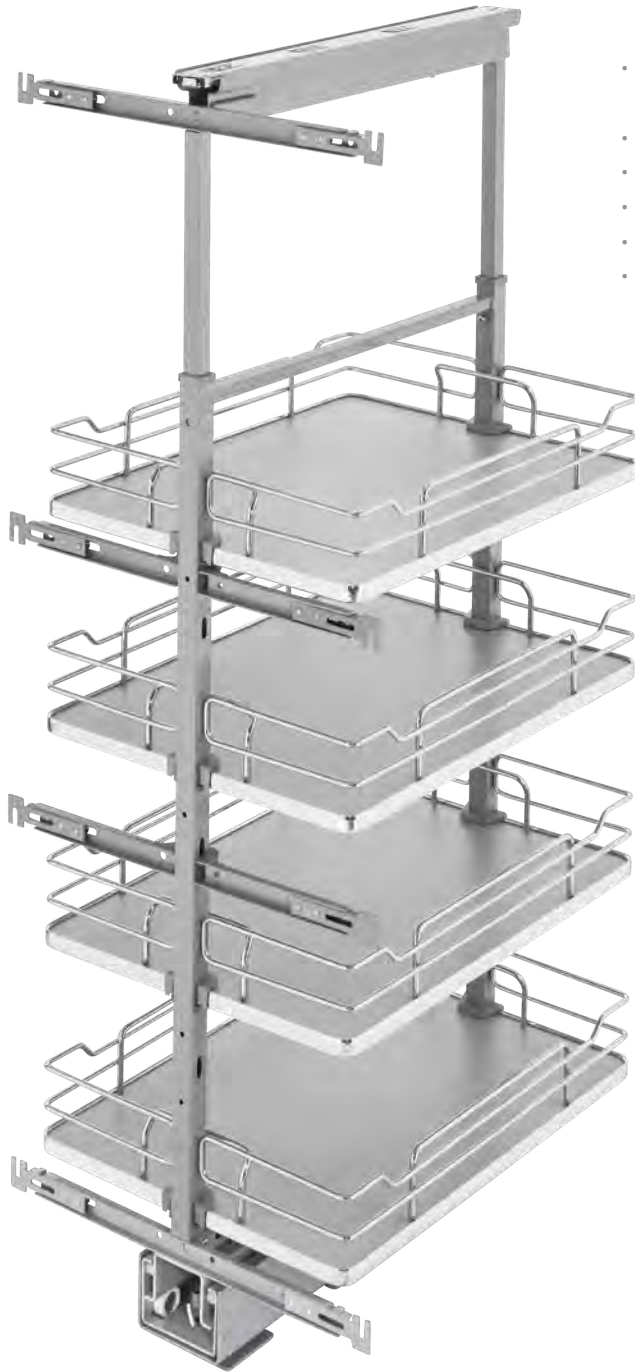

Solid Bottom Pantry Pullout

- Available in (2) widths for full access 24" deep cabinetry
- Gray solid bottom shelves
- Full-extension slides with soft-close, 250 lb. rated
- Micro-adjustment door mounting brackets
- Kit packaged with frame, baskets and hardware
- TSCA Title VI compliant

Solid Bottom Pantry Pullout w/ Soft-Close — (4) Shelves/ (2) Door Mount Brackets - Works with Classic

PRODUCT	DESCRIPTION	DIMS	MCO	CAB	LIST PRICE	W/ INSTALL
5343-13-GR	Pantry Pullout	13-1/4" (337 mm) W x 21-11/16" (550 mm) D x 43-13/32" – 50-3/4" (1102 mm - 1289 mm) H	13-1/2" (343 mm)	UC15	$4,225	$4,305
5343-16-GR	Pantry Pullout	16-1/4" (413 mm) W x 21-11/16" (550 mm) D x 43-13/32" – 50-3/4" (1102 mm - 1289 mm) H	16-1/2" (419 mm)	UC18	$4,509	$4,589