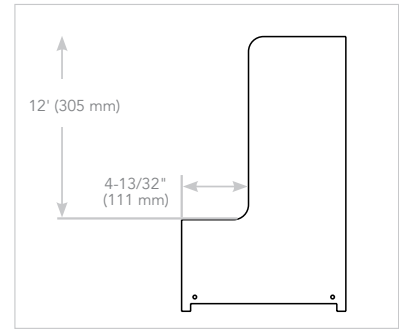

L-Shaped Vanity Organizers

- Designed for 24" and 30" vanity sink base cabinets
- Maple dovetail construction with semi-gloss finish
- Full-extension, TANDEM, 90 lb. rated slides with BLUMOTION® soft-close
- Non-skid vinyl lining on lower level
- (6) acrylic bins for upper level
- Mounts to cabinet floor
- TSCA Title VI Compliant

PIPE CLEARANCE DIMENSIONS

(For both units)

Featuring
blum