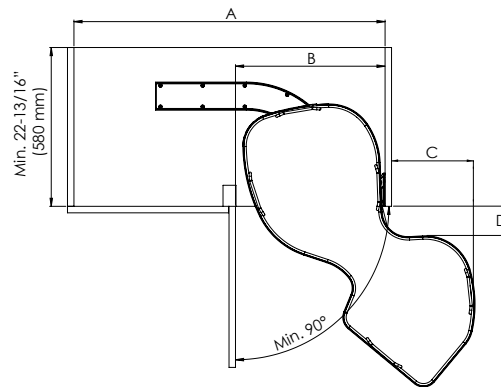

Single Blind Corner for Right Door/Blind Left Cabinets

PRODUCT	DESCRIPTION	DIMS	MCO	CAB
5371-15-**-R	Single for 15" Cabinet Opening	33" (838 mm) W x 21-7/8" (556 mm) D x 6-1/2" (165 mm) H	15" (381 mm)	LU-BLB45/48 CON-BLB45/48

Single Blind Corner for Left Door/Blind Right Cabinets

5371-15-**-L	Single for 15" Cabinet Opening	33" (838 mm) W x 21-7/8" (556 mm) D x 6-1/2" (165 mm) H	15" (381 mm)	LU-BLB45/48 CON-BLB45/48

Double Blind Corner for Right Door/Blind Left Cabinets

5372-15-**-R	Double for 15" Cabinet Opening	33" (838 mm) W x 21-7/8" (556 mm) D x 6-1/2" (165 mm) H	15" (381 mm)	LU-BLB45/48 CON-BLB45/48

Double Blind Corner for Left Door/Blind Right Cabinets

5372-15-**-L	Double for 15" Cabinet Opening	33" (838 mm) W x 21-7/8" (556 mm) D x 6-1/2" (165 mm) H	15" (381 mm)	LU-BLB45/48 CON-BLB45/48