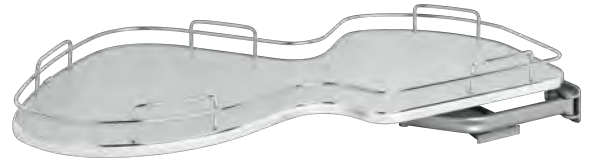

PRODUCT #	SURFACE AREA
5371-15	361 sq. in.
5372-15	722 sq. in.

5371-21-GR-R
Single Blind Corner organizer for
Right Door/Blind Left Cabinet
(21" Gray Shelf shown)

Min. Dimensions				
PRODUCT #	A	B	C	D
5371-15/5372-15	34" (964 mm)	15" (831 mm)	7" (180 mm)	4-1/8" (106 mm)